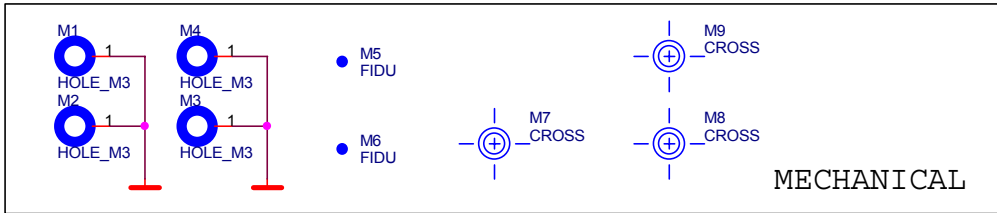

MB01A

Hitory

1.0 First Version

Firma		MLAB		Author MIHO	
Size A4	Project Name MLAB	Schematic Name MB01A	Rev 1.0		
Date:	Monday, April 12, 2004	Sheet	1	of	2

Firma		Author	
MLAB		MIHO	
Size	Project Name	Schematic Name	Rev
A4	MLAB	MB01A	1.0
Date:	Monday, April 12, 2004	Sheet	2 of 2
		1	