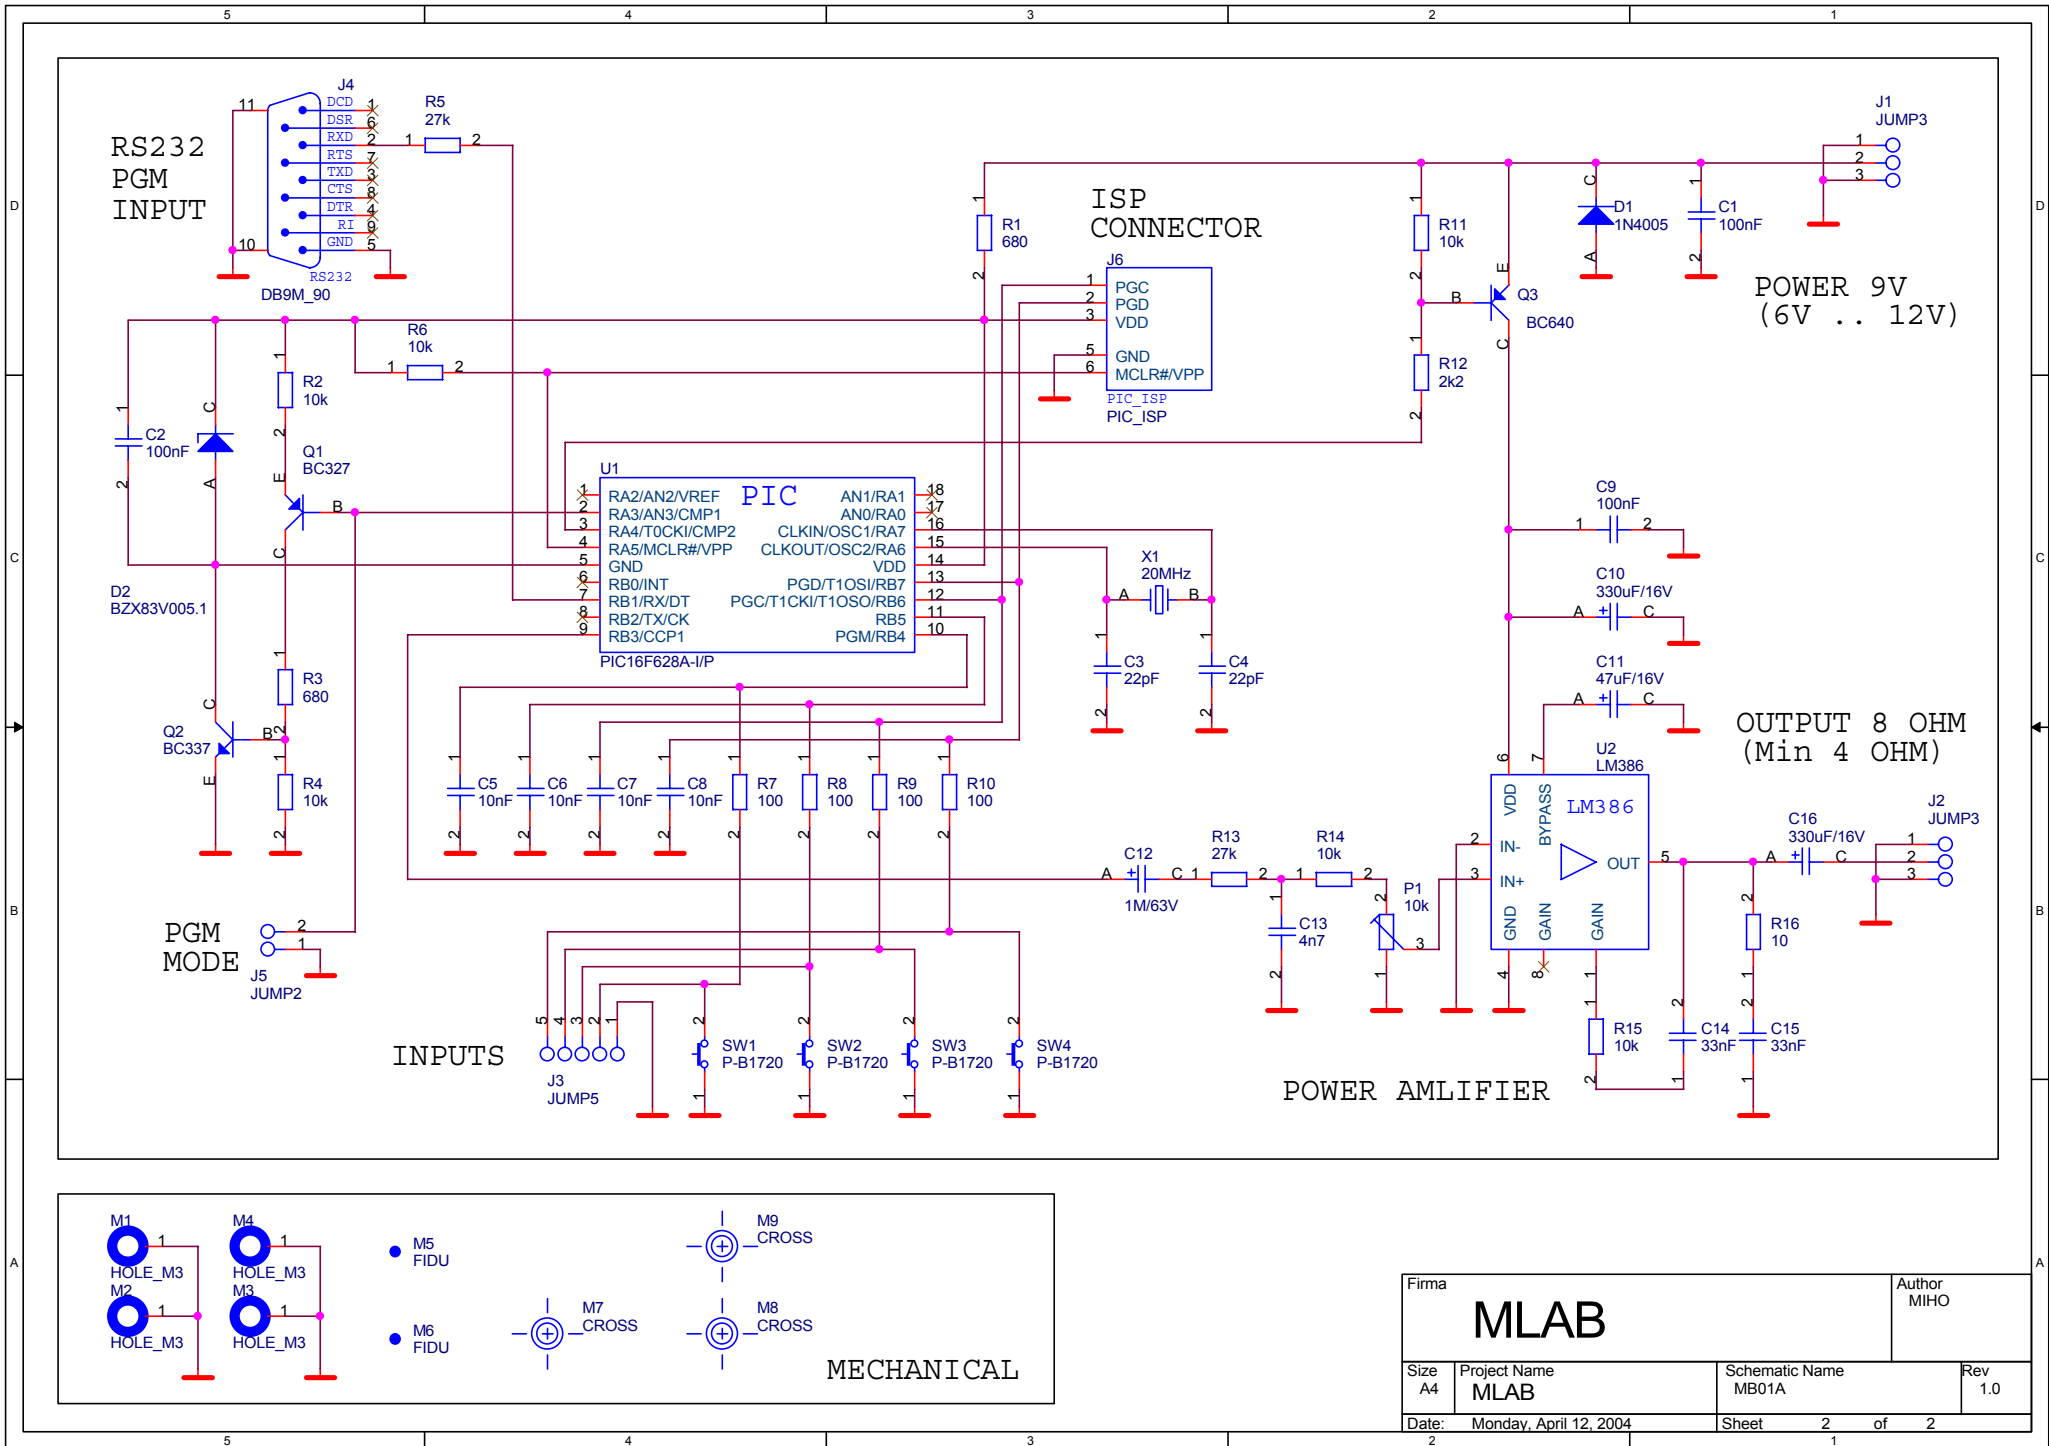

MB01A

Hitory

1.0 First Version

Firma		MLAB		Author MIHO	
Size A4	Project Name MLAB	Schematic Name MB01A	Rev 1.0		
Date:	Monday, April 12, 2004	Sheet	1	of	2

Firma		Author	
MLAB		MIHO	
Size	Project Name	Schematic Name	Rev
A4	MLAB	MB01A	1.0
Date:	Monday, April 12, 2004	Sheet	2 of 2
		1	