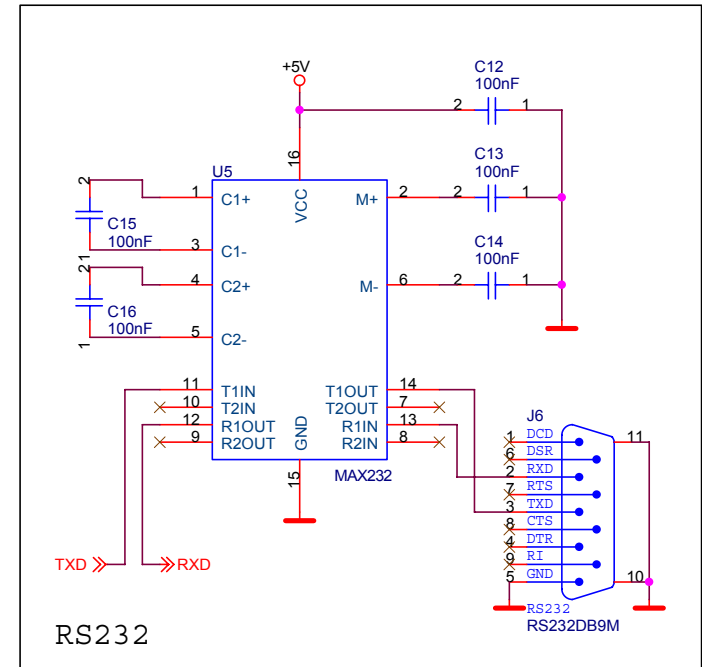

CT01B

Hitory

1.00 First version derived from CT01A ver 1.01

Firma		MLAB		Author	
				MIHO	
Size	Project Name	Schematic Name	Rev		
A4	MLAB	CT01B	1.00		
Date: Saturday, January 29, 2005		Sheet	1	of	3
2		1			

Firma		Author	
MLAB		MIHO	
Size	Project Name	Schematic Name	Rev
A4	MLAB	CT01B	1.00
Date:	Saturday, January 29, 2005	Sheet	2 of 3
			1

Firma		MLAB		Author		MIHO	
Size	Project Name	Schematic Name		Rev			
A4	MLAB	CT01B		1.00			
Date:	Saturday, January 29, 2005	Sheet	3	of	3		