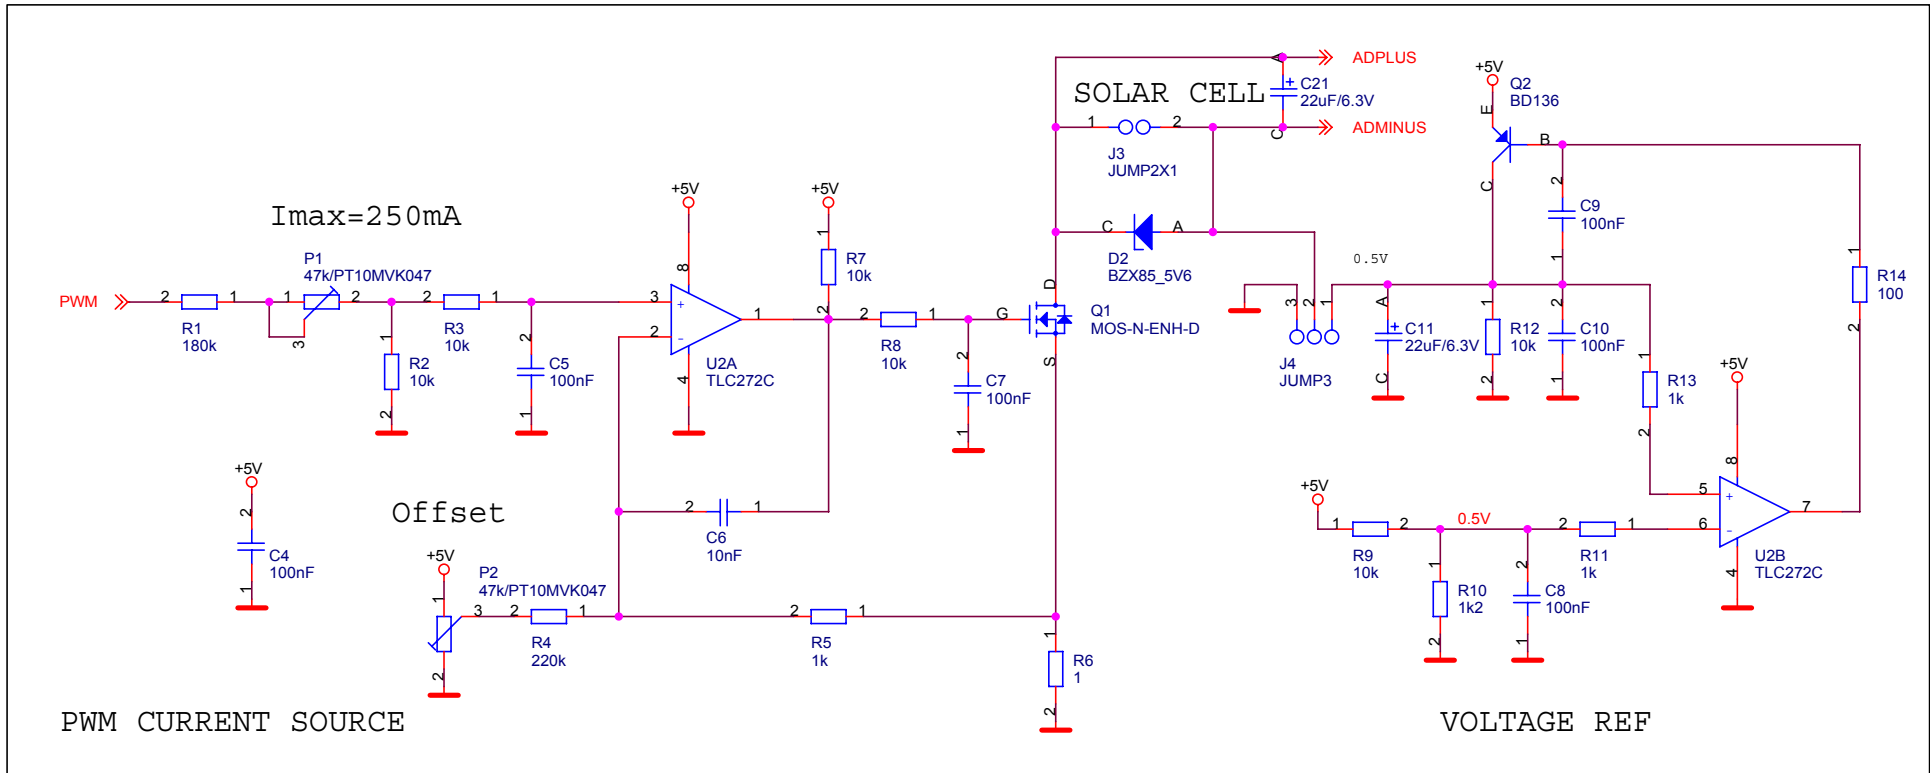

CT01B

Hitory

1.00 First version derived from CT01A ver 1.01

Firma		MLAB		Author	
				MIHO	
Size	Project Name	Schematic Name	Rev		
A4	MLAB	CT01B	1.00		
Date: Saturday, January 29, 2005		Sheet	1	of	3
2		1			