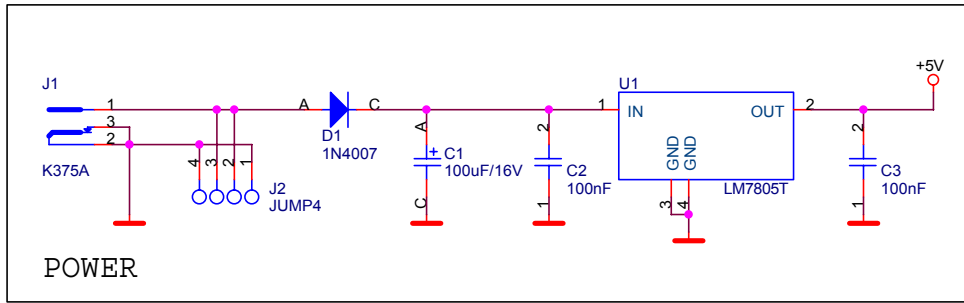

CT01B

Hitory

1.00 First version derived from CT01A ver 1.01

Firma		MLAB		Author	
				MIHO	
Size	Project Name	Schematic Name	Rev		
A4	MLAB	CT01B	1.00		
Date: Saturday, January 29, 2005		Sheet	1	of	3
2		1			

Firma		Author	
MLAB		MIHO	
Size	Project Name	Schematic Name	Rev
A4	MLAB	CT01B	1.00
Date:	Saturday, January 29, 2005	Sheet	2 of 3
			1

Firma		MLAB		Author		MIHO	
Size	Project Name	Schematic Name		Rev			
A4	MLAB	CT01B		1.00			
Date:	Saturday, January 29, 2005	Sheet	3	of	3		