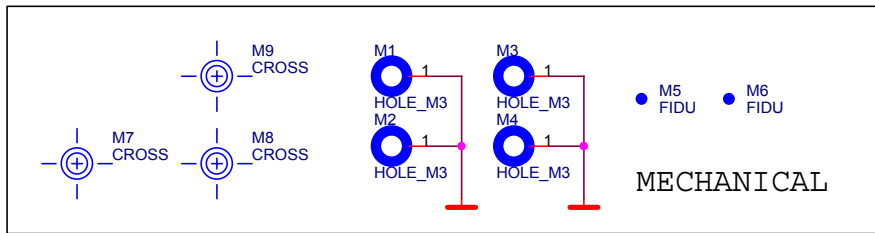

CT01B

Hitory

1.00 First version derived from CT01A ver 1.01

Firma		MLAB		Author	
				MIHO	
Size	Project Name	Schematic Name	Rev		
A4	MLAB	CT01B	1.00		
Date: Saturday, January 29, 2005		Sheet	1	of	3
2		1			

Firma		Author	
MLAB		MIHO	
Size	Project Name	Schematic Name	Rev
A4	MLAB	CT01B	1.00
Date:	Saturday, January 29, 2005	Sheet	2 of 3
			1

Firma		MLAB		Author		MIHO	
Size	Project Name	Schematic Name		Rev			
A4	MLAB	CT01B		1.00			
Date:	Saturday, January 29, 2005	Sheet	3	of	3		