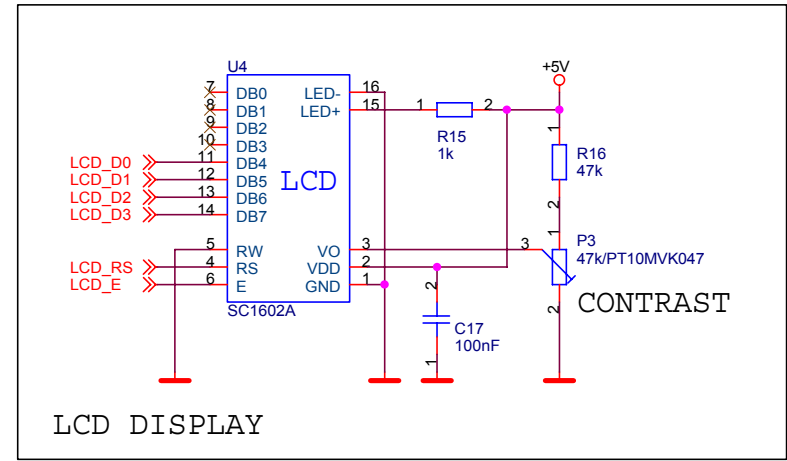

CT01B

Hitory

1.00 First version derived from CT01A ver 1.01

Firma		MLAB		Author	
				MIHO	
Size	Project Name	Schematic Name	Rev		
A4	MLAB	CT01B	1.00		
Date: Saturday, January 29, 2005		Sheet	1	of	3
2		1			

Firma		Author	
MLAB		MIHO	
Size	Project Name	Schematic Name	Rev
A4	MLAB	CT01B	1.00
Date:	Saturday, January 29, 2005	Sheet	2 of 3
			1

Firma		MLAB		Author		MIHO	
Size	Project Name	Schematic Name		Rev			
A4	MLAB	CT01B		1.00			
Date:	Saturday, January 29, 2005	Sheet	3	of	3		