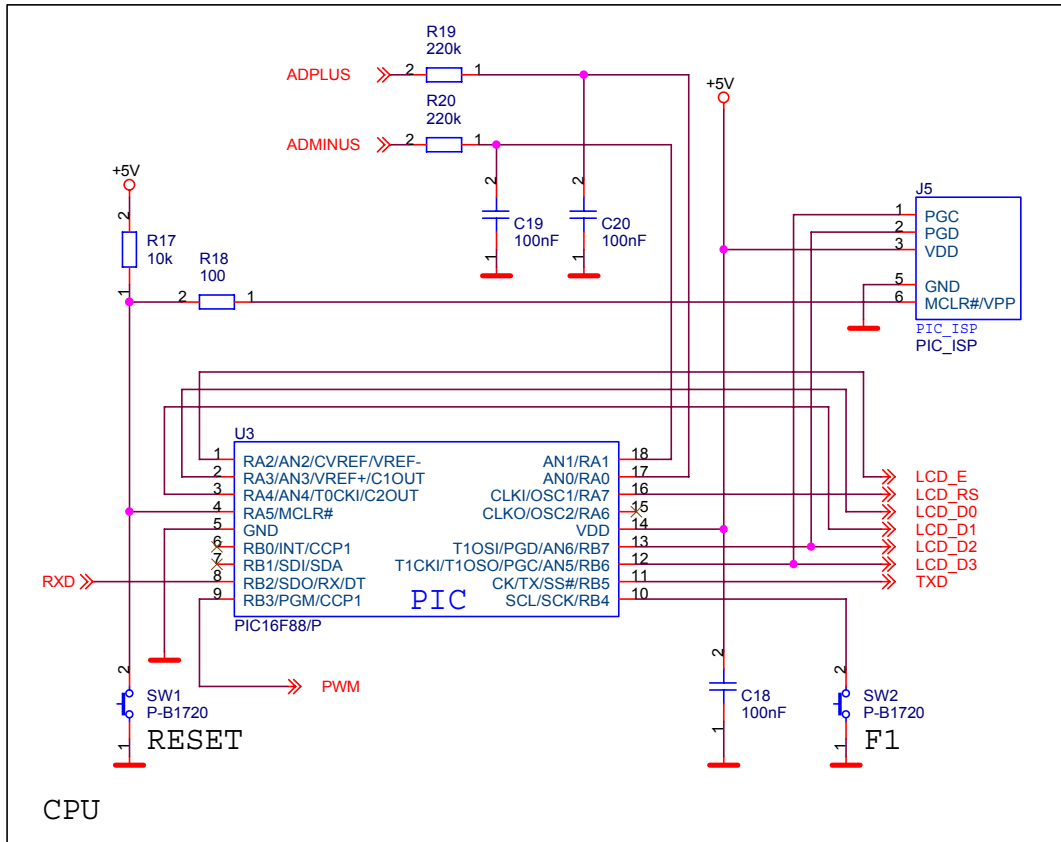

CT01B

Hitory

1.00 First version derived from CT01A ver 1.01

Firma		MLAB		Author	
				MIHO	
Size	Project Name	Schematic Name	Rev		
A4	MLAB	CT01B	1.00		
Date: Saturday, January 29, 2005		Sheet	1	of	3
2		1			

Firma		Author	
MLAB		MIHO	
Size	Project Name	Schematic Name	Rev
A4	MLAB	CT01B	1.00
Date:	Saturday, January 29, 2005	Sheet	2 of 3
			1

Firma		MLAB		Author		MIHO	
Size	Project Name	Schematic Name		Rev			
A4	MLAB	CT01B		1.00			
Date:	Saturday, January 29, 2005	Sheet	3	of	3		