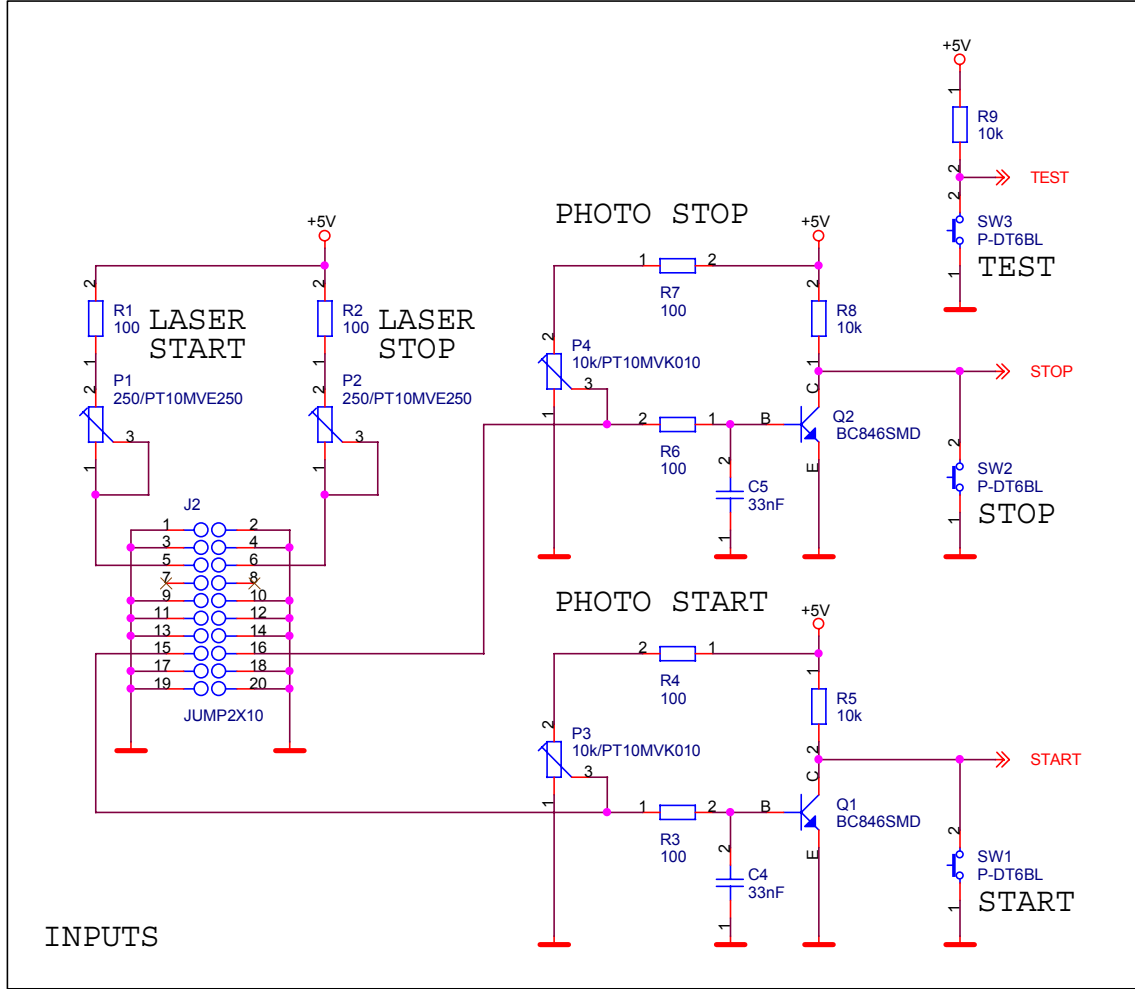

STOPWATCH01B

Hitory

1.0 First Version derived from STOPWATCH01A

Firma		MLAB		Author MIHO	
Size A4	Project Name MLAB	Schematic Name STOPWATCH01B		Rev 1.0	
Date:	Friday, March 26, 2004	Sheet	1	of	3
	2		1		3

Firma MLAB		Author MIHO	
Size A4	Project Name MLAB	Schematic Name STOPWATCH01B	Rev 1.0
Date: Friday, March 26, 2004	Sheet 2 of 3		

Firma		Author	
MLAB		MIHO	
Size	Project Name	Schematic Name	Rev
A4	MLAB	STOPWATCH01B	1.0
Date:	Friday, March 26, 2004	Sheet	3 of 3
	2		1