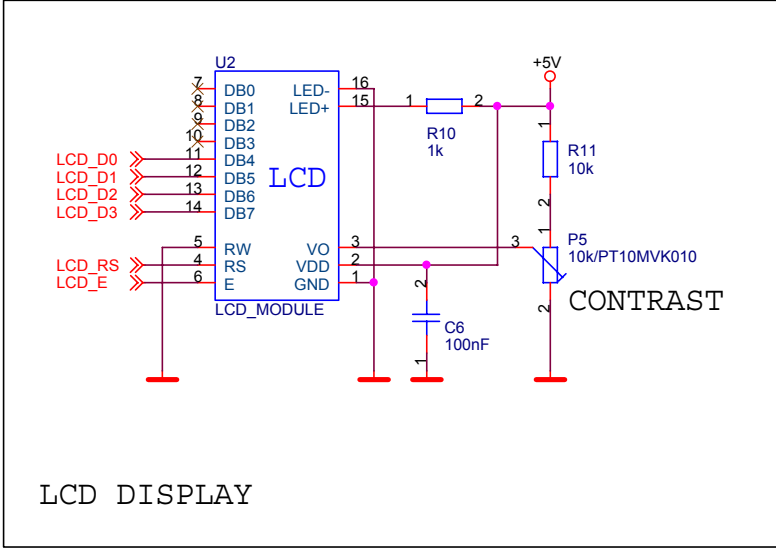

STOPWATCH01B

Hitory

1.0 First Version derived from STOPWATCH01A

Firma		MLAB		Author MIHO	
Size A4	Project Name MLAB	Schematic Name STOPWATCH01B		Rev 1.0	
Date:	Friday, March 26, 2004	Sheet	1	of	3
	2		1		3

Firma MLAB		Author MIHO	
Size A4	Project Name MLAB	Schematic Name STOPWATCH01B	Rev 1.0
Date: Friday, March 26, 2004	Sheet 2 of 3		

Firma		Author	
MLAB		MIHO	
Size	Project Name	Schematic Name	Rev
A4	MLAB	STOPWATCH01B	1.0
Date:	Friday, March 26, 2004	Sheet	3 of 3
	2		1