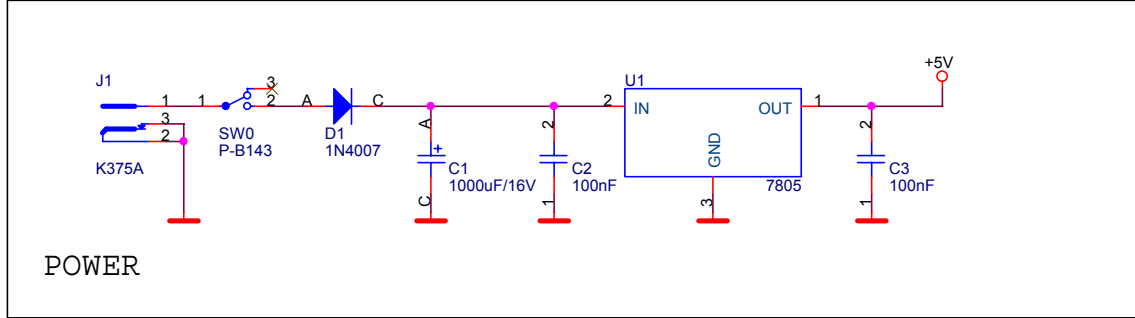

STOPWATCH01B

Hitory

1.0 First Version derived from STOPWATCH01A

Firma		MLAB		Author MIHO	
Size A4	Project Name MLAB	Schematic Name STOPWATCH01B		Rev 1.0	
Date:	Friday, March 26, 2004	Sheet	1	of	3
	2		1		3

Firma MLAB		Author MIHO	
Size A4	Project Name MLAB	Schematic Name STOPWATCH01B	Rev 1.0
Date: Friday, March 26, 2004	Sheet 2 of 3		

Firma		Author	
MLAB		MIHO	
Size	Project Name	Schematic Name	Rev
A4	MLAB	STOPWATCH01B	1.0
Date:	Friday, March 26, 2004	Sheet	3 of 3
	2		1