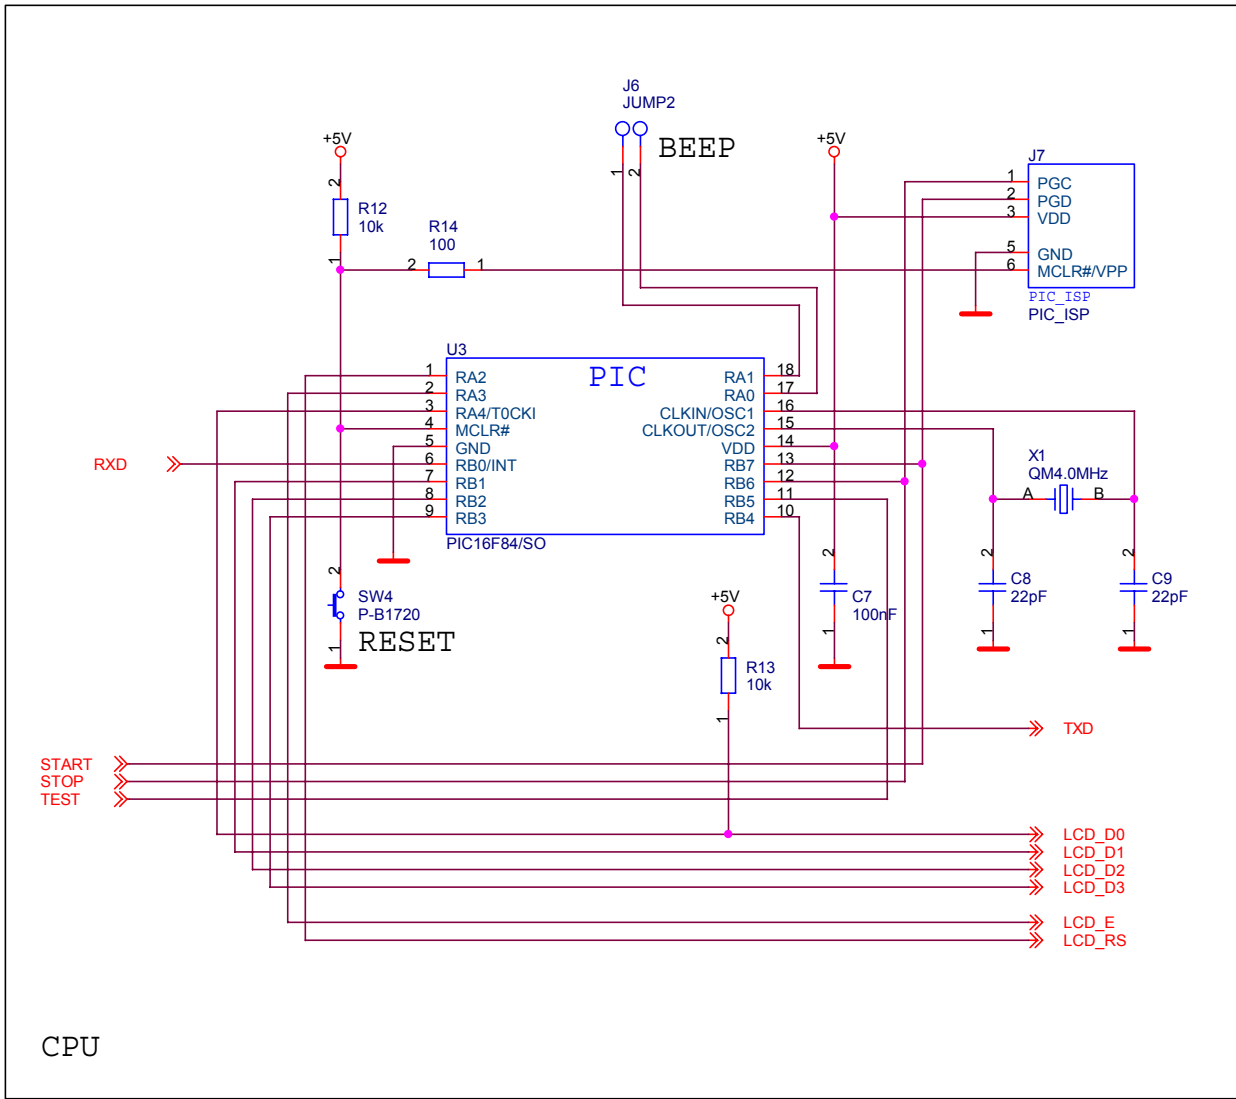

STOPWATCH01B

Hitory

1.0 First Version derived from STOPWATCH01A

Firma		MLAB		Author MIHO	
Size A4	Project Name MLAB	Schematic Name STOPWATCH01B		Rev 1.0	
Date:	Friday, March 26, 2004	Sheet	1	of	3
	2		1		3

Firma MLAB		Author MIHO	
Size A4	Project Name MLAB	Schematic Name STOPWATCH01B	Rev 1.0
Date: Friday, March 26, 2004	Sheet 2 of 3		

Firma		Author	
MLAB		MIHO	
Size	Project Name	Schematic Name	Rev
A4	MLAB	STOPWATCH01B	1.0
Date:	Friday, March 26, 2004	Sheet	3 of 3
	2		1