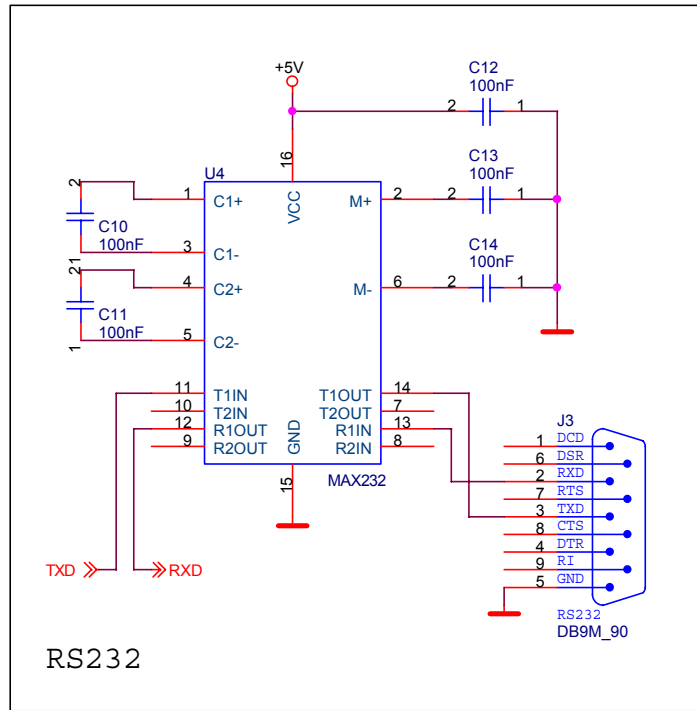

STOPWATCH01B

Hitory

1.0 First Version derived from STOPWATCH01A

Firma		MLAB		Author MIHO	
Size A4	Project Name MLAB	Schematic Name STOPWATCH01B		Rev 1.0	
Date:	Friday, March 26, 2004	Sheet	1	of	3
	2		1		3

Firma MLAB		Author MIHO	
Size A4	Project Name MLAB	Schematic Name STOPWATCH01B	Rev 1.0
Date: Friday, March 26, 2004	Sheet 2 of 3		

Firma		Author	
MLAB		MIHO	
Size	Project Name	Schematic Name	Rev
A4	MLAB	STOPWATCH01B	1.0
Date:	Friday, March 26, 2004	Sheet	3 of 3
	2		1