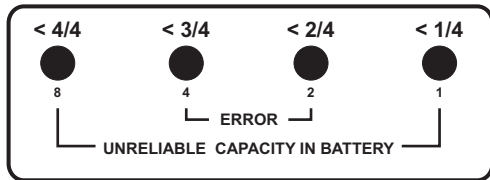

2.5mm

⊖ ⊕  
12V  
LOAD  
MAX. 2A

**INFO BATTERY PACK**

2.1mm

⊖ ⊕  
8 - 22V  
SOURCE  
MIN. 14W

© OK1XGL 2008

2.5mm

⊖ ⊕  
12V  
LOAD  
MAX. 2A

**INFO BATTERY PACK**

2.1mm

⊖ ⊕  
8 - 22V  
SOURCE  
MIN. 14W

© OK1XGL 2008

2.5mm

⊖ ⊕  
12V  
LOAD  
MAX. 2A

**INFO BATTERY PACK**