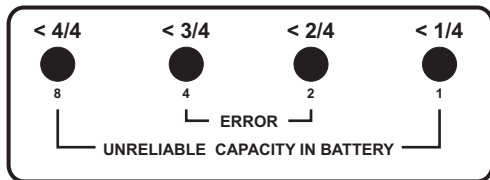

2.5mm

⊖ ⊕  
12V  
LOAD  
MAX. 2A

**INFO BATTERY PACK**

2.1mm

⊖ ⊕  
8 - 22V  
SOURCE  
MIN. 14W

© OK1XGL 2008

2.5mm

⊖ ⊕  
12V  
LOAD  
MAX. 2A

**INFO BATTERY PACK**

2.1mm

⊖ ⊕  
8 - 22V  
SOURCE  
MIN. 14W

© OK1XGL 2008

2.5mm

⊖ ⊕  
12V  
LOAD  
MAX. 2A

**INFO BATTERY PACK**