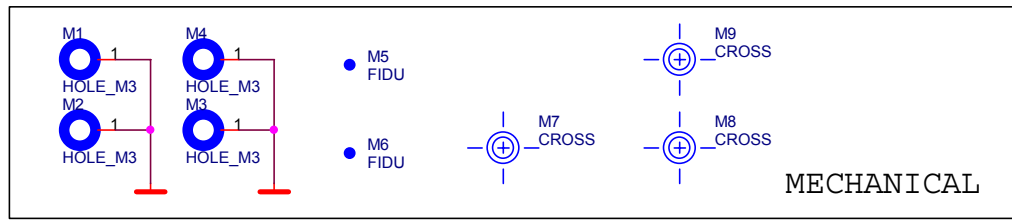

MB01B

History

1.0 First Version - derived from MB01A

Firma		MLAB		Author MIHO	
Size A4	Project Name MLAB	Schematic Name MB01B		Rev 1.0	
Date:	Thursday, May 06, 2004	Sheet	1	of	2

Firma		Author	
MLAB		MIHO	
Size	Project Name	Schematic Name	Rev
A4	MLAB	MB01B	1.0
Date:	Thursday, May 06, 2004	Sheet	2 of 2
	2		1