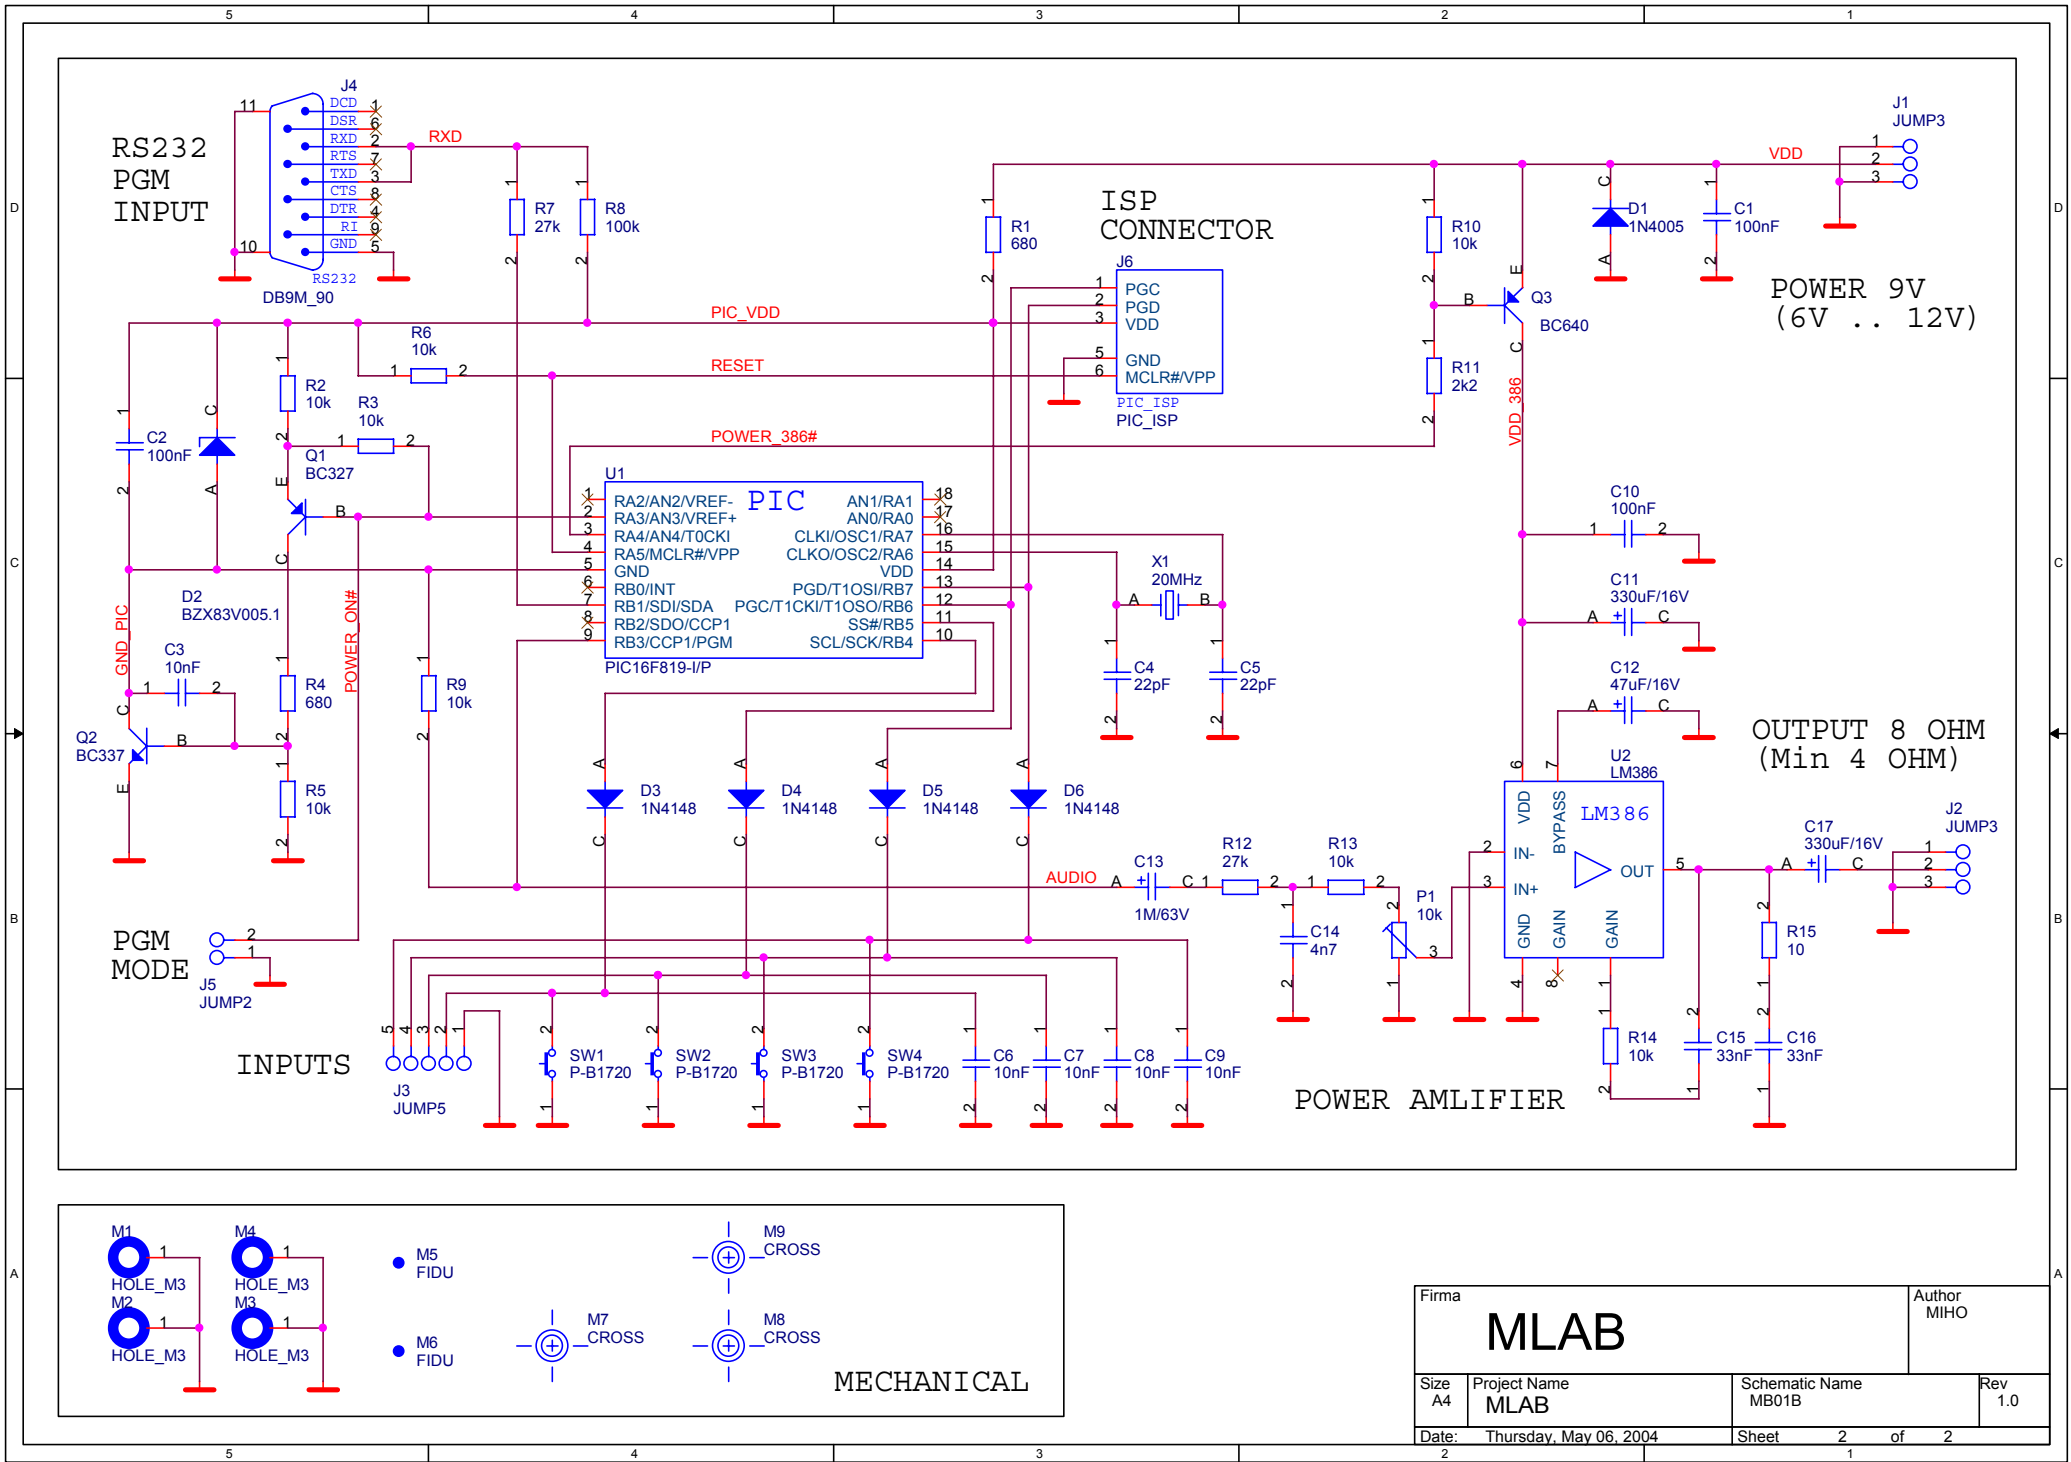

MB01B

History

1.0 First Version - derived from MB01A

Firma		MLAB		Author MIHO	
Size A4	Project Name MLAB	Schematic Name MB01B		Rev 1.0	
Date:	Thursday, May 06, 2004	Sheet	1	of	2

Firma		Author	
MLAB		MIHO	
Size	Project Name	Schematic Name	Rev
A4	MLAB	MB01B	1.0
Date:	Thursday, May 06, 2004	Sheet	2 of 2
	2		1

MECHANICAL