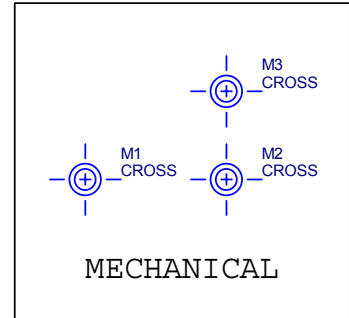

DART01A

Hitory

1.00 First version

Firma		Author	
MLAB		MIHO	
Size	Project Name	Schematic Name	Rev
A4	MLAB	DART01A	1.00
Date:	Saturday, February 26, 2005	Sheet	1 of 2
	2		1

Firma MLAB		Author MIHO	
Size A4	Project Name MLAB	Schematic Name DART01A	Rev 1.00
Date: Saturday, February 26, 2005	Sheet 2	of 2	