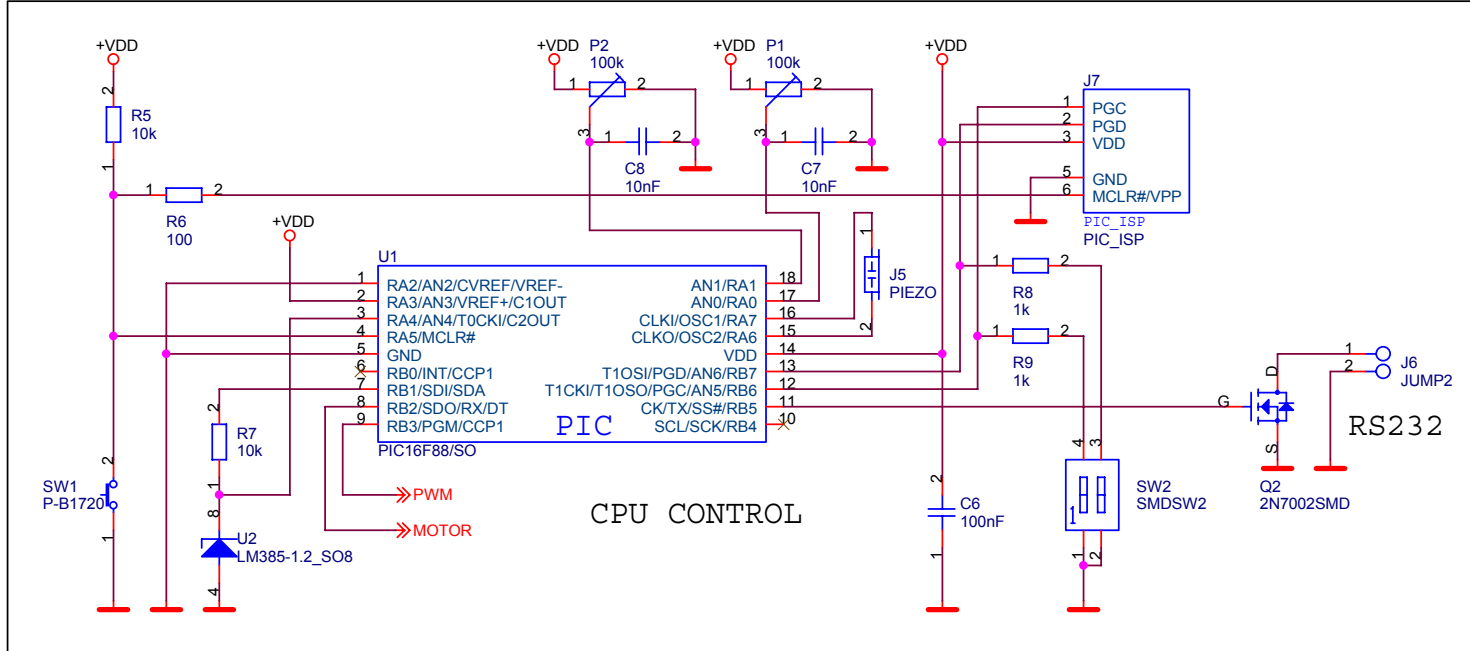

DART01A

Hitory

1.00 First version

Firma		Author	
MLAB		MIHO	
Size	Project Name	Schematic Name	Rev
A4	MLAB	DART01A	1.00
Date:	Saturday, February 26, 2005	Sheet	1 of 2
	2		1

Firma MLAB		Author MIHO	
Size A4	Project Name MLAB	Schematic Name DART01A	Rev 1.00
Date: Saturday, February 26, 2005	Sheet 2	of 2	