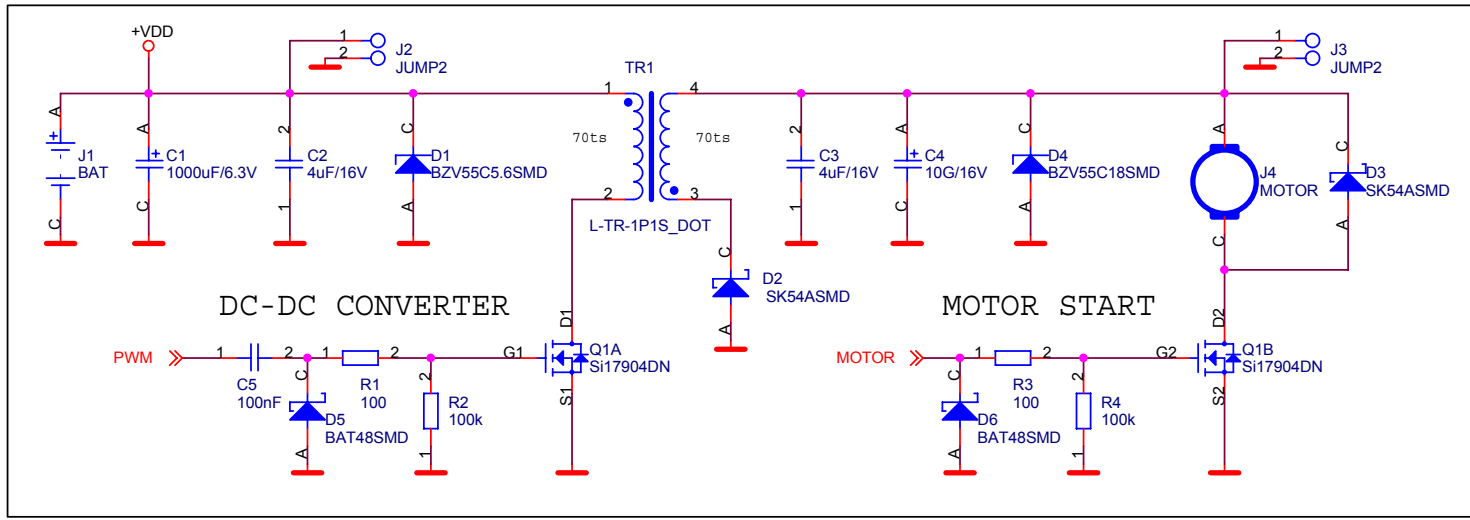

DART01A

Hitory

1.00 First version

Firma		Author	
MLAB		MIHO	
Size	Project Name	Schematic Name	Rev
A4	MLAB	DART01A	1.00
Date:	Saturday, February 26, 2005	Sheet	1 of 2
	2		1

Firma MLAB		Author MIHO	
Size A4	Project Name MLAB	Schematic Name DART01A	Rev 1.00
Date: Saturday, February 26, 2005	Sheet 2	of 2	