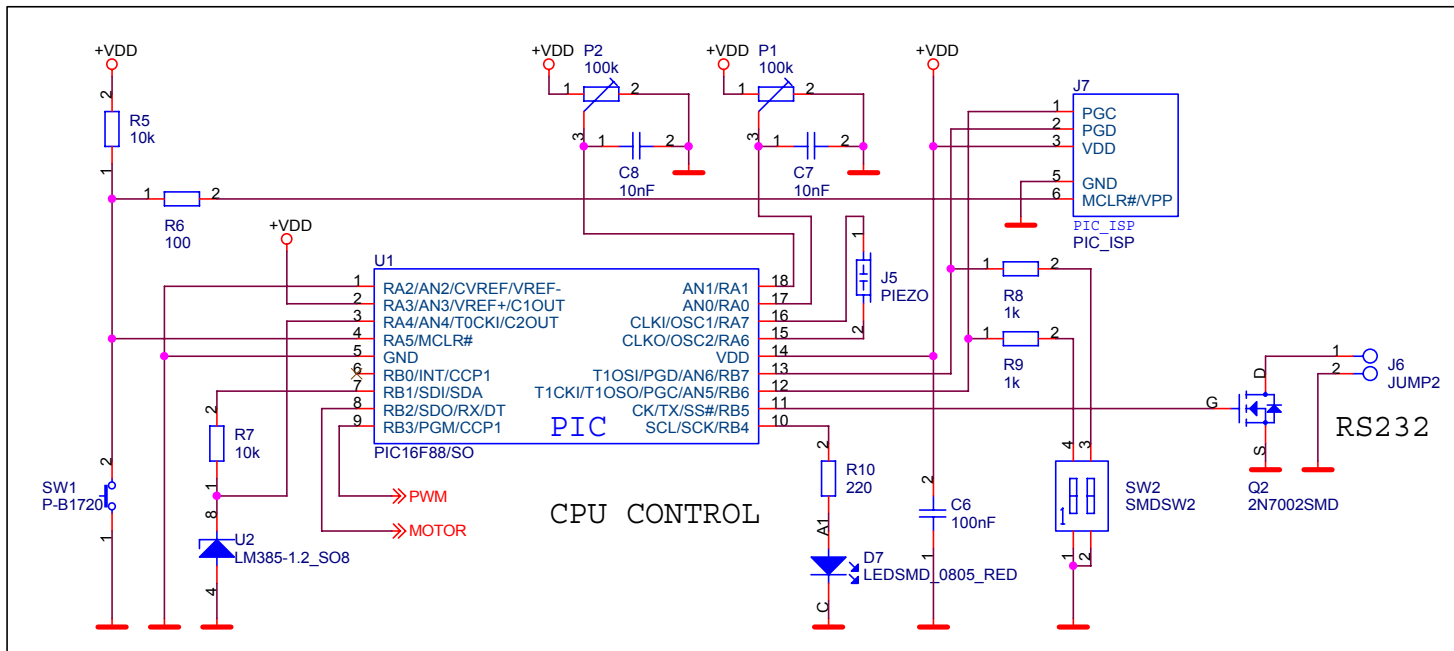

DART01B

History

1.00 First version derived from DART01A

Firma		MLAB		Author		MIHO	
Size	Project Name	Schematic Name		Rev			
A4	MLAB	DART01B		1.00			
Date:	Saturday, September 17, 2005	Sheet	1	of	2		

Firma		Author	
MLAB		MIHO	
Size	Project Name	Schematic Name	Rev
A4	MLAB	DART01B	1.00
Date:	Saturday, September 17, 2005	Sheet	2 of 2
		2	1