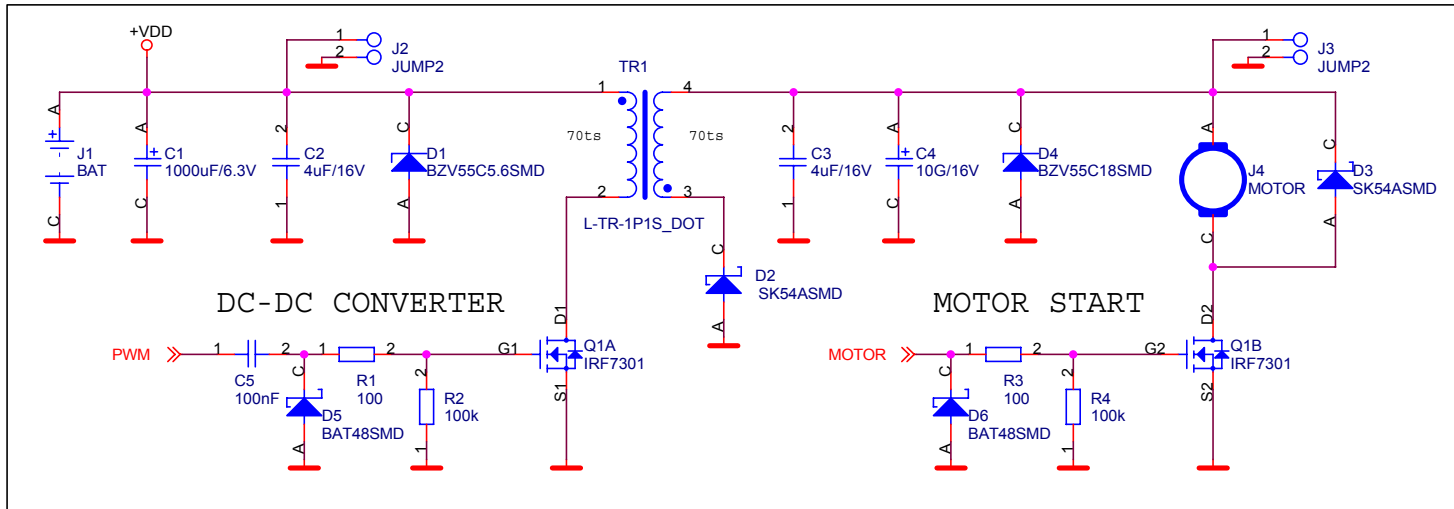

DART01B

History

1.00 First version derived from DART01A

Firma		MLAB		Author		MIHO	
Size	Project Name	Schematic Name		Rev			
A4	MLAB	DART01B		1.00			
Date:	Saturday, September 17, 2005	Sheet	1	of	2		

Firma		Author	
MLAB		MIHO	
Size	Project Name	Schematic Name	Rev
A4	MLAB	DART01B	1.00
Date:	Saturday, September 17, 2005	Sheet	2 of 2
		2	1