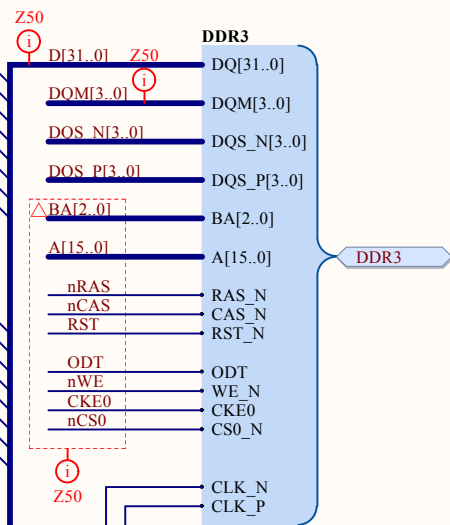

1

2

3

4

Title S805			Hardkernel Co.,LTD. 1-605 Shinan Metrokhan 111 Dalandong, Dongangu, Anyang Gyeonggido South Korea	
Size: A4	Number:5	Revision:0.3		
Date: 2014-12-08	Time: 오후 12:10	Sheet 5 of 27		
File: D:\hw\hkl\C\S805.SchDoc				

Title S805 IO			R&D PART 704 Anyang K-center 1591-9	
Size: A4	Number:7	Revision:0.3	Burim Dongan Gu Gyeonggido	
Date: 2014-12-08	Time: 오후 12:10:55	Sheet 7 of 27	South Korea	
File: D:\hw\hkl\C\S805_IO2.SchDoc				