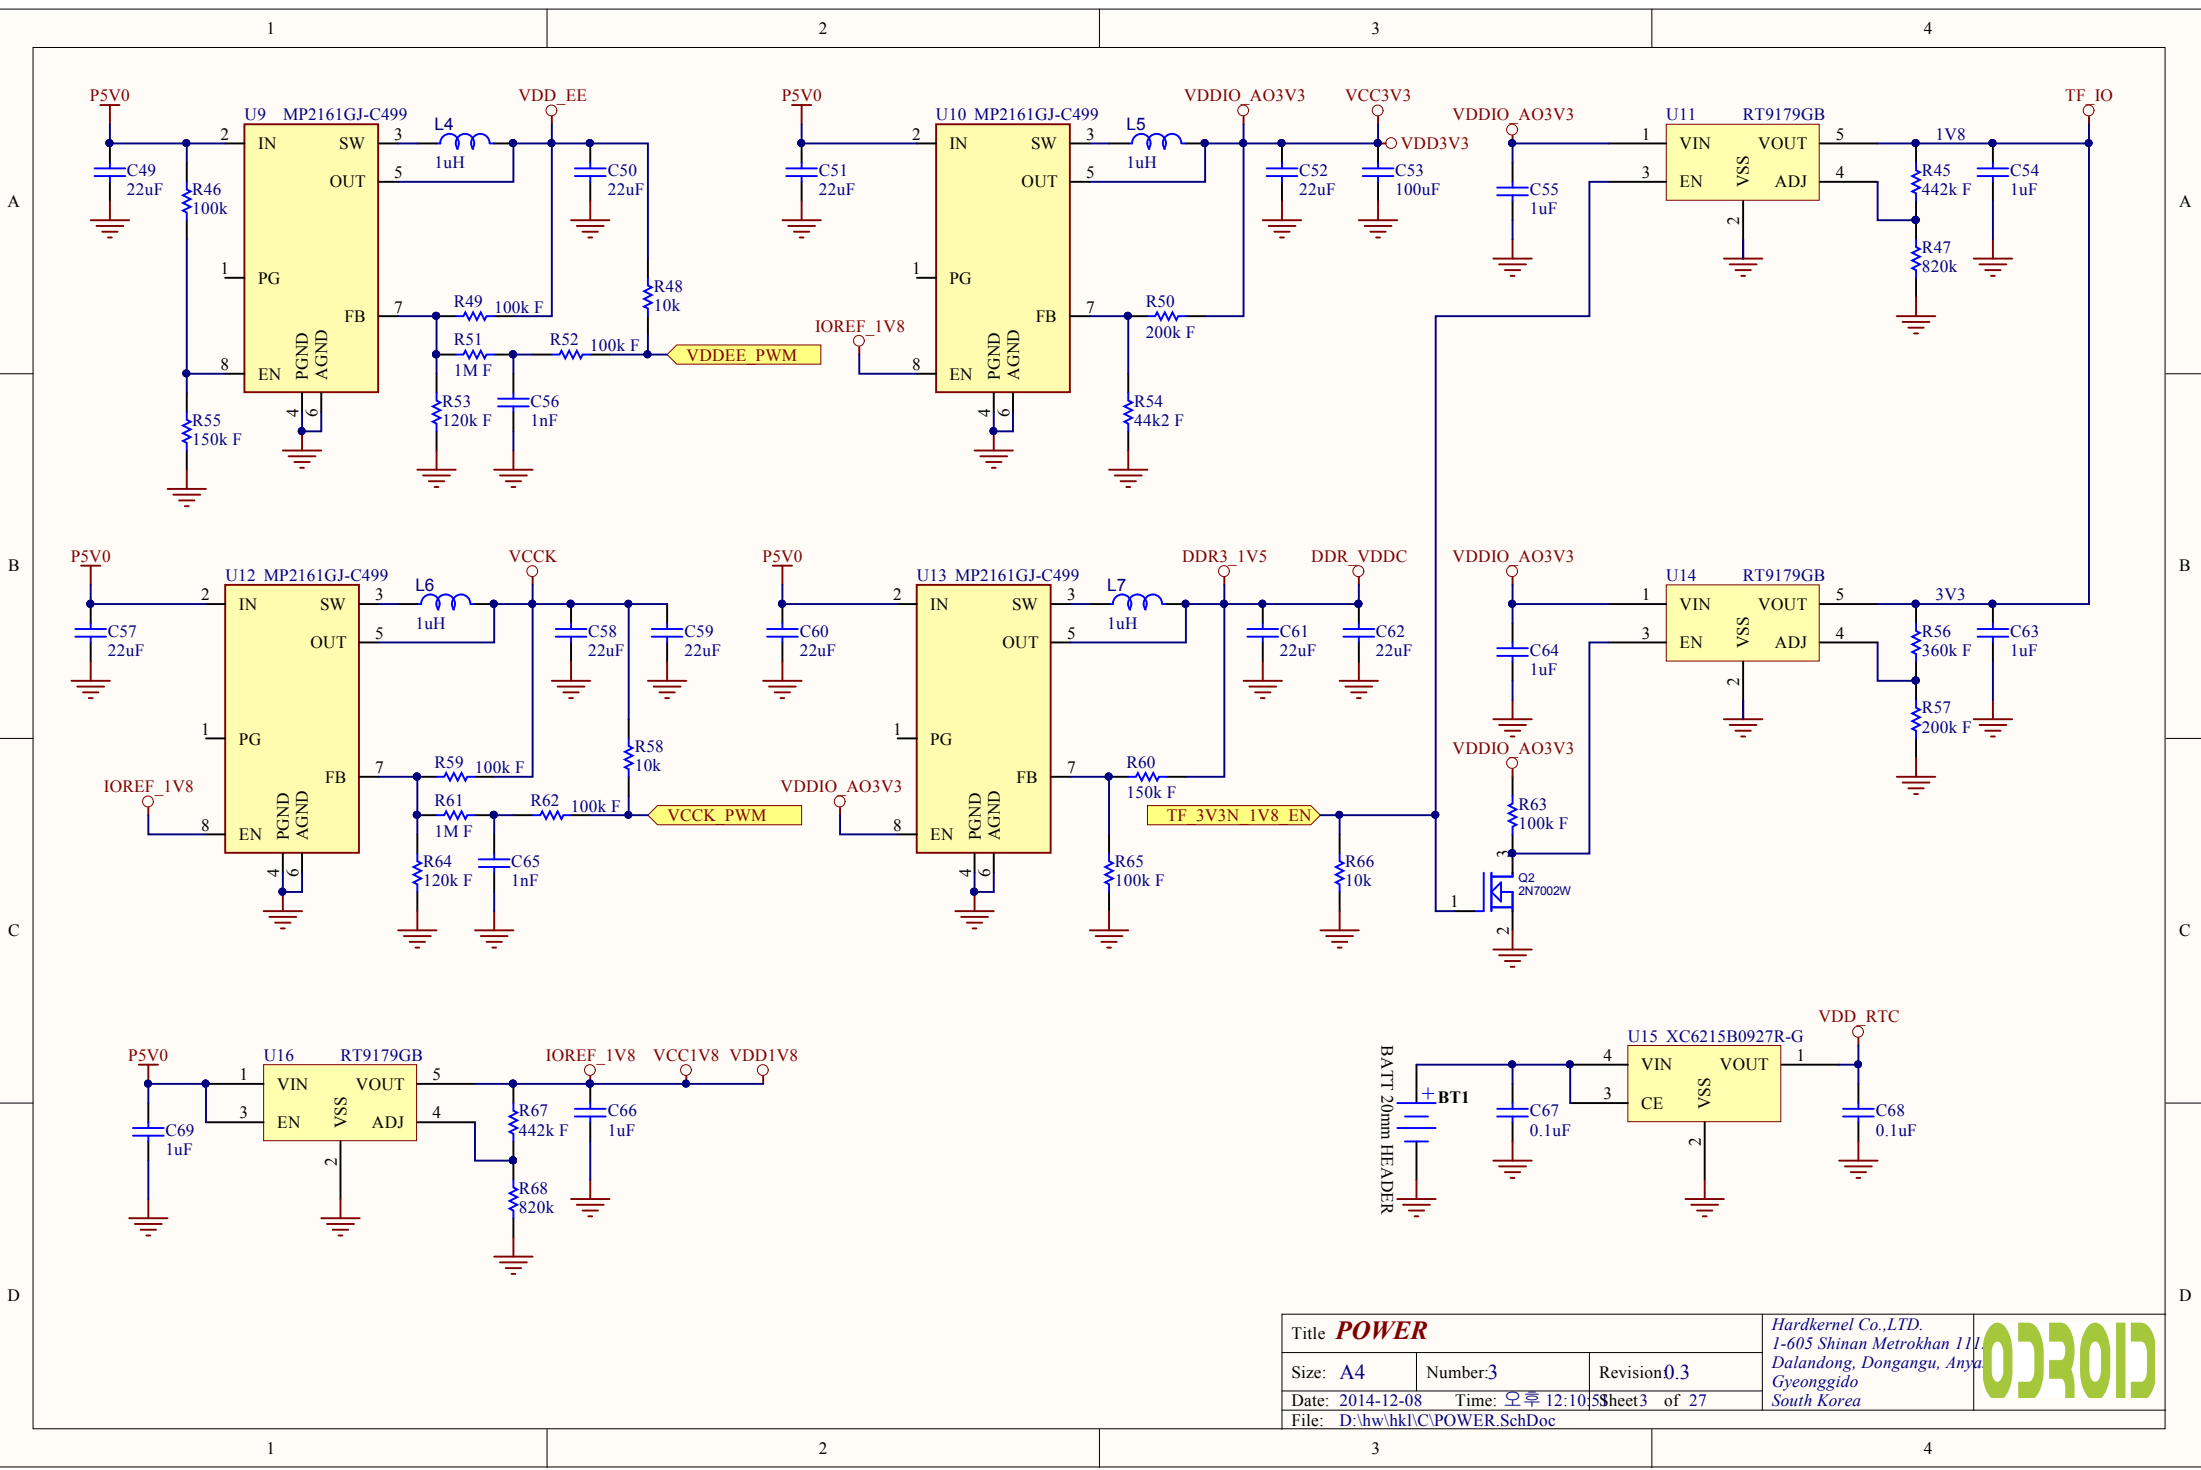

Mounting Holes

- MH1 MOUNTING HOLE 3MM
- MH2 MOUNTING HOLE 3MM
- MH3 MOUNTING HOLE 3MM
- MH4 MOUNTING HOLE 3MM

Heat Sink

GPIOY_BIT1	GPIOY_BIT0	Revision
0	0	0.1
0	1	0.2
1	0	0.3
1	1	0.4

Title DC Jack			Hardkernel Co.,LTD. 704 Anyang K-center 1591-9 Burim, Dongangu, Anyang Gyeonggido South Korea	
Size: A4	Number:2	Revision:0.3		
Date: 2014-12-08	Time: 오후 12:10:55	Sheet2 of 27		
File: D:\hw\hkl\C\CON_DCJACK.SchDoc				