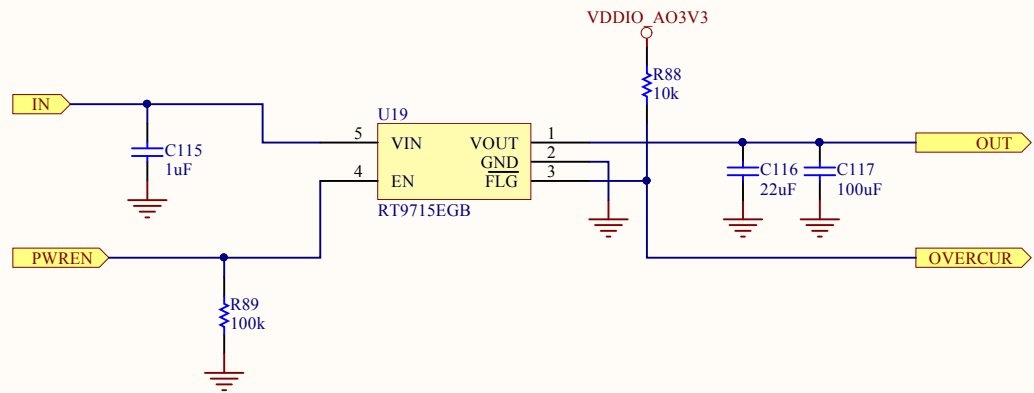

Title **Giga Ethernet**

Size: A4

Number:17

Revision:0.3

Date: 2014-12-08

Time: 오후 12:10:55 Sheet 17 of 27

File: D:\hw\hkl\C\CON GIGA_ETH.SchDoc

Hardkernel Co.,LTD.
704 Anyang K-center 1591-9
Burim, Dongangu, Anyang
Gyeonggido
South Korea