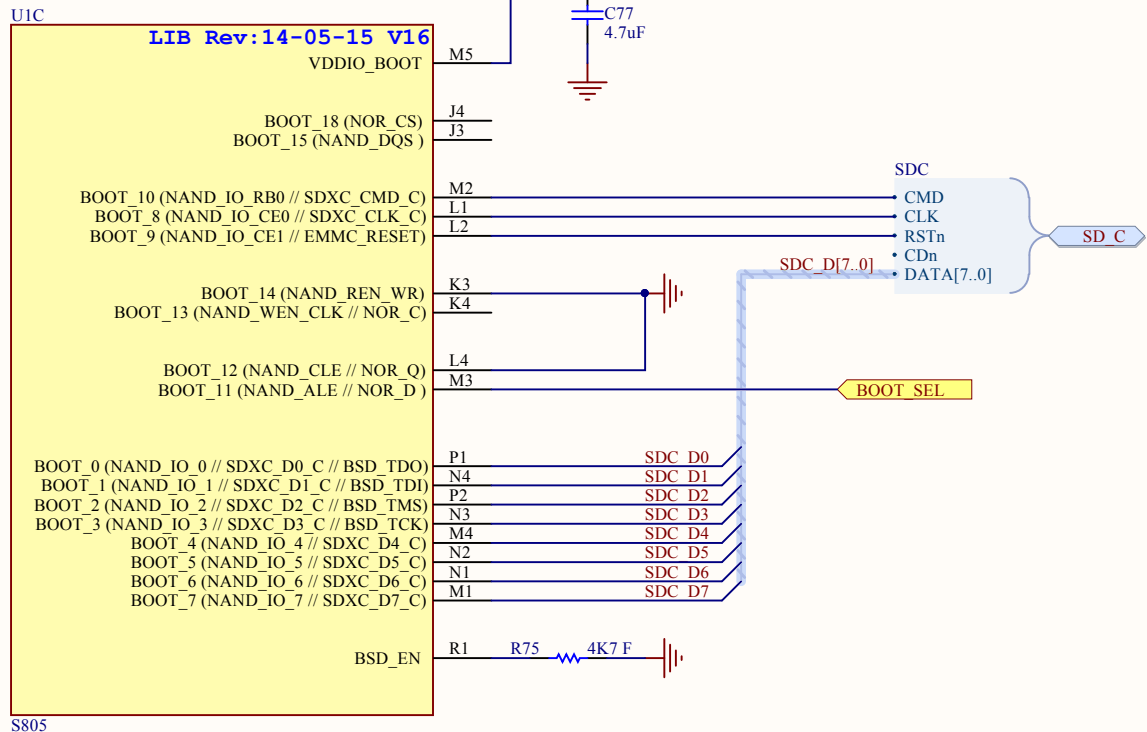

Title S805 IO			R&D PART 704 Anyang K-center 1591-9	
Size: A4	Number:9	Revision:0.3	Burim Dongan Gu Gyeonggido	
Date: 2014-12-08	Time: 오후 12:10	Sheet 9 of 27	South Korea	
File: D:\hw\hkl\C\S805_FLASH.SchDoc