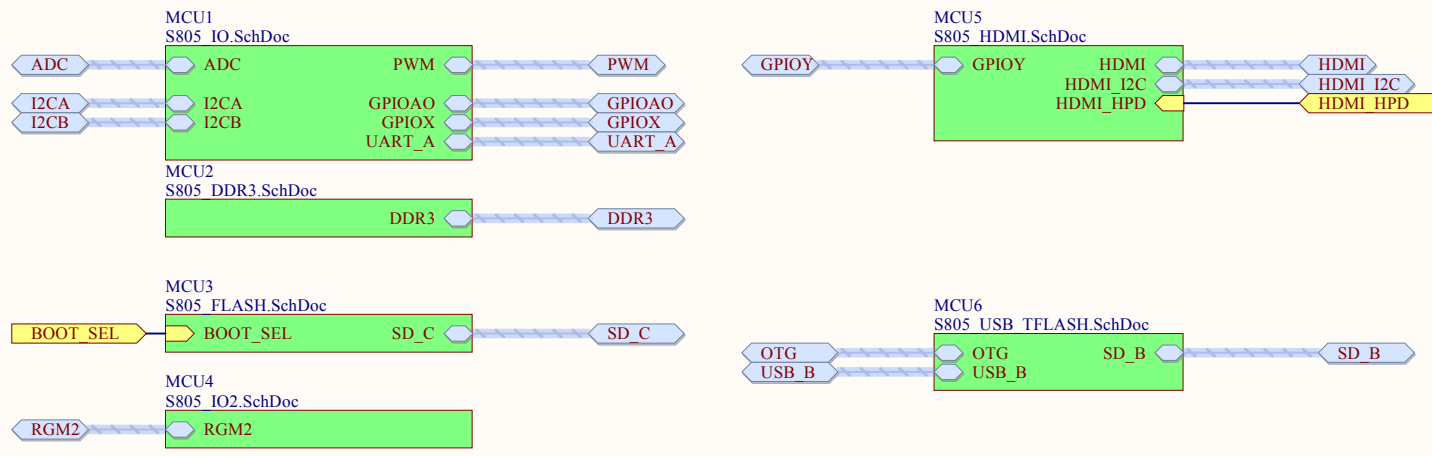

C

C

D

D

Title LEDs			Hardkernel Co.,LTD. 704 Anyang K-center 1591-9 Burim Dongan Gu Gyeonggido South Korea	
Size: A4	Number:4	Revision:0.3		
Date: 2014-12-08	Time: 오후 12:10:55	Sheet4 of 27		
File: D:\hw\hkl\C\C LED.SchDoc				

1

2

3

4

Title S805			Hardkernel Co.,LTD. 1-605 Shinan Metrokhan 111 Dalandong, Dongangu, Anyang Gyeonggido South Korea	
Size: A4	Number:5	Revision:0.3		
Date: 2014-12-08	Time: 오후 12:10	Sheet 5 of 27		
File: D:\hw\hkl\C\S805.SchDoc				