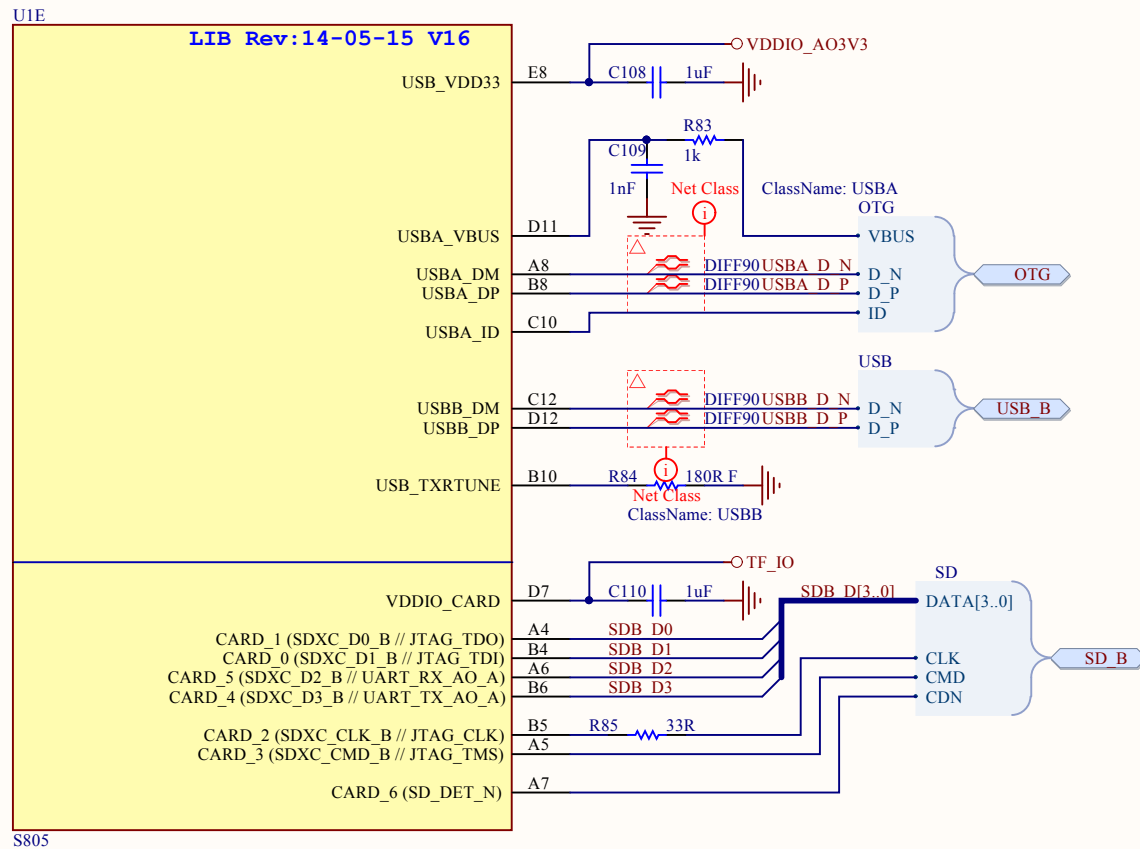

UIF

LIB Rev:14-05-15 V16

S805

Title S805 IO			R&D PART	
Size: A4	Number:10	Revision:0.3	704 Anyang K-center 1591-9	
Date: 2014-12-08	Time: 오후 12:10	Sheet 10 of 27	Burim Dongan Gu	
File: D:\hw\hkl\C\S805_HDMI.SchDoc			Gyeonggido	
			South Korea	

Title S805 USB2 SDB			R&D PART	OSROID
Size: A4	Number:11	Revision:0.3	704 Anyang K-center 1591-9	
Date: 2014-12-08	Time: 오후 12:10	Sheet 11 of 27	Burim Dongan Gu	
File: D:\hw\hkl\C\S805_USB_TFLASH.SchDoc			Gyeonggido	
			South Korea	