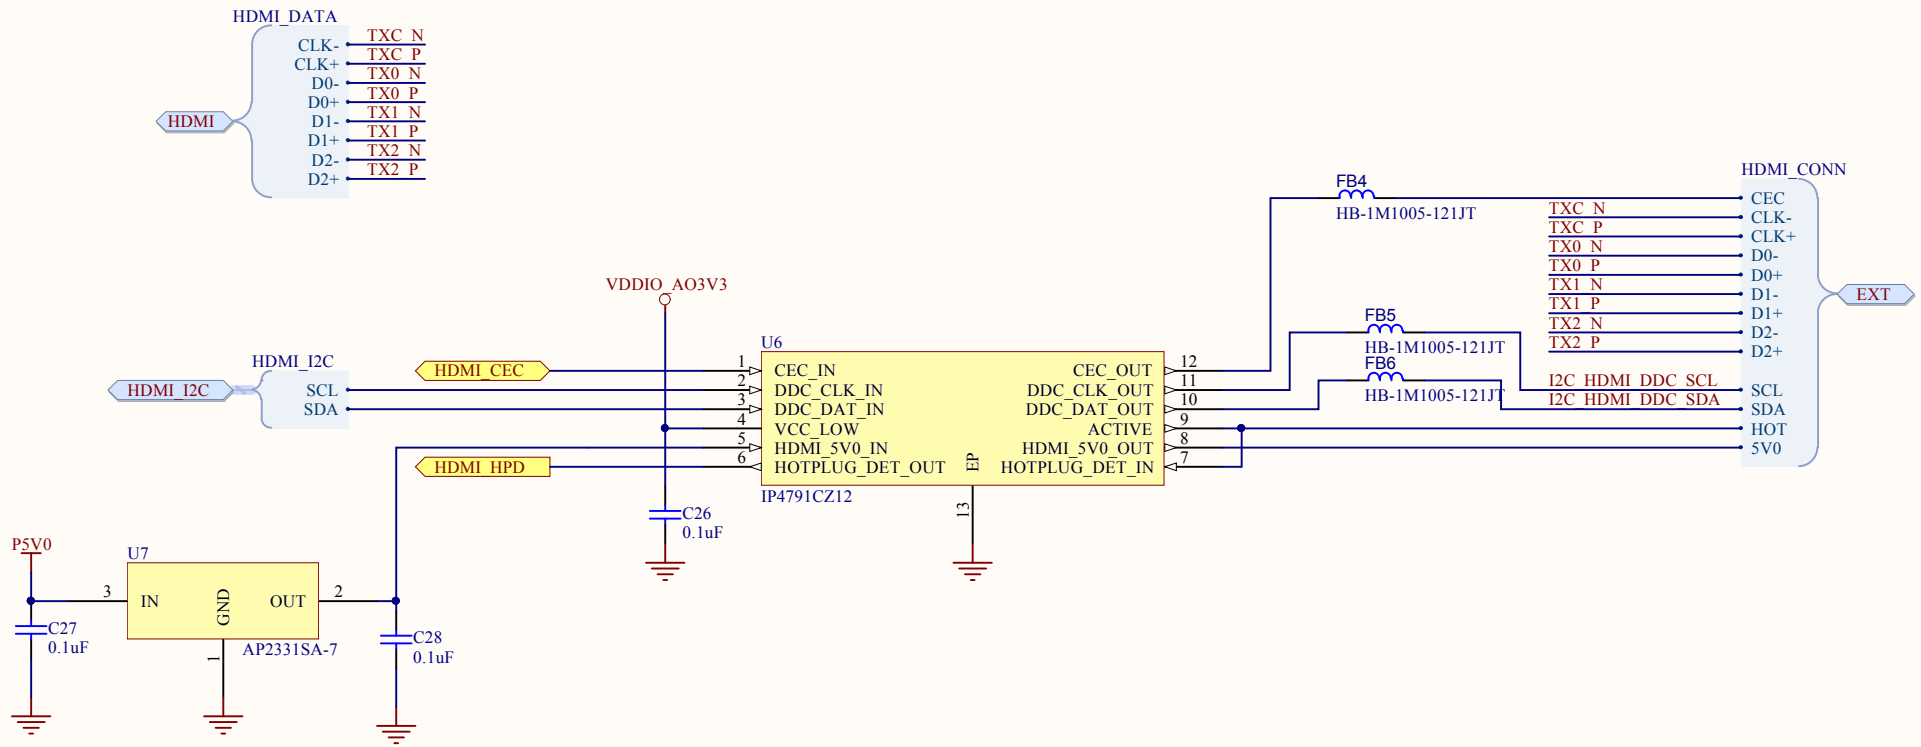

Title HDMI I2C			Hardkernel Co.,LTD. 704 Anyang K-center 1591-5 Burim, Dongangu, Anyang Kyeonggido South Korea	
Size: A4	Number:24	Revision:0.3		
Date: 2014-12-08	Time: 오후 12:10:58	Sheet:24 of 27		
File: D:\hw\hkl\C\HDMI_I2C.SchDoc