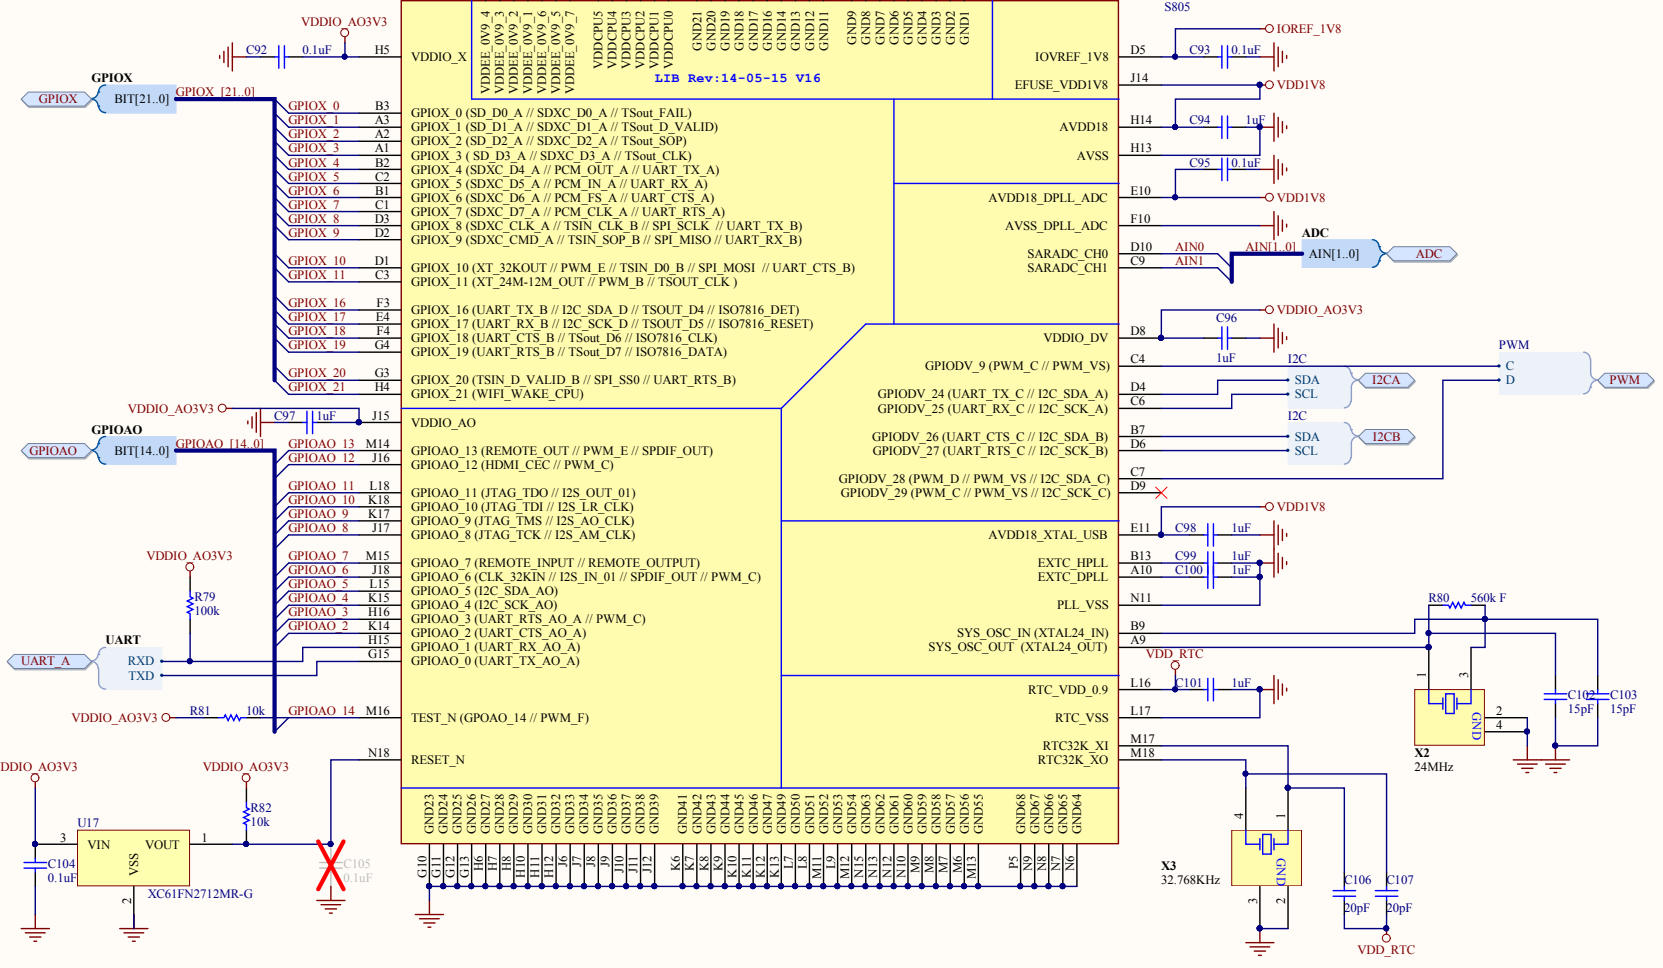

1

2

3

4

Title S805			Hardkernel Co.,LTD. 1-605 Shinan Metrokhan 111 Dalandong, Dongangu, Anyang Gyeonggido South Korea	
Size: A4	Number:5	Revision:0.3		
Date: 2014-12-08	Time: 오후 12:10	Sheet 5 of 27		
File: D:\hw\hkl\C\S805.SchDoc				