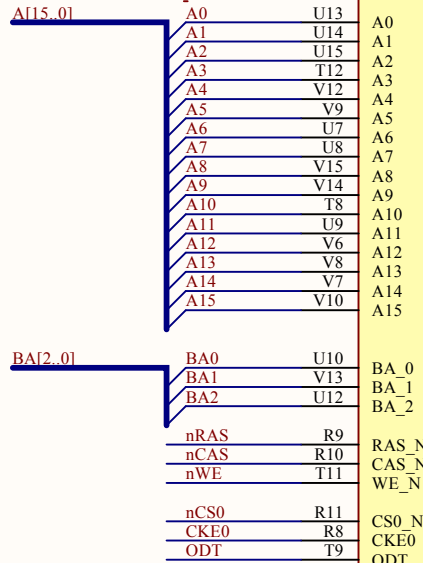

1

2

3

4

Title S805			Hardkernel Co.,LTD. 1-605 Shinan Metrokhan 111 Dalandong, Dongangu, Anyang Gyeonggido South Korea	
Size: A4	Number:5	Revision:0.3		
Date: 2014-12-08	Time: 오후 12:10	Sheet 5 of 27		
File: D:\hw\hkl\C\S805.SchDoc				

Title S805 IO			R&D PART 704 Anyang K-center 1591-9	
Size: A4	Number:7	Revision:0.3	Burim Dongan Gu Gyeonggido	
Date: 2014-12-08	Time: 오후 12:10:55	Sheet 7 of 27	South Korea	
File: D:\hw\hkl\C\S805_IO2.SchDoc				