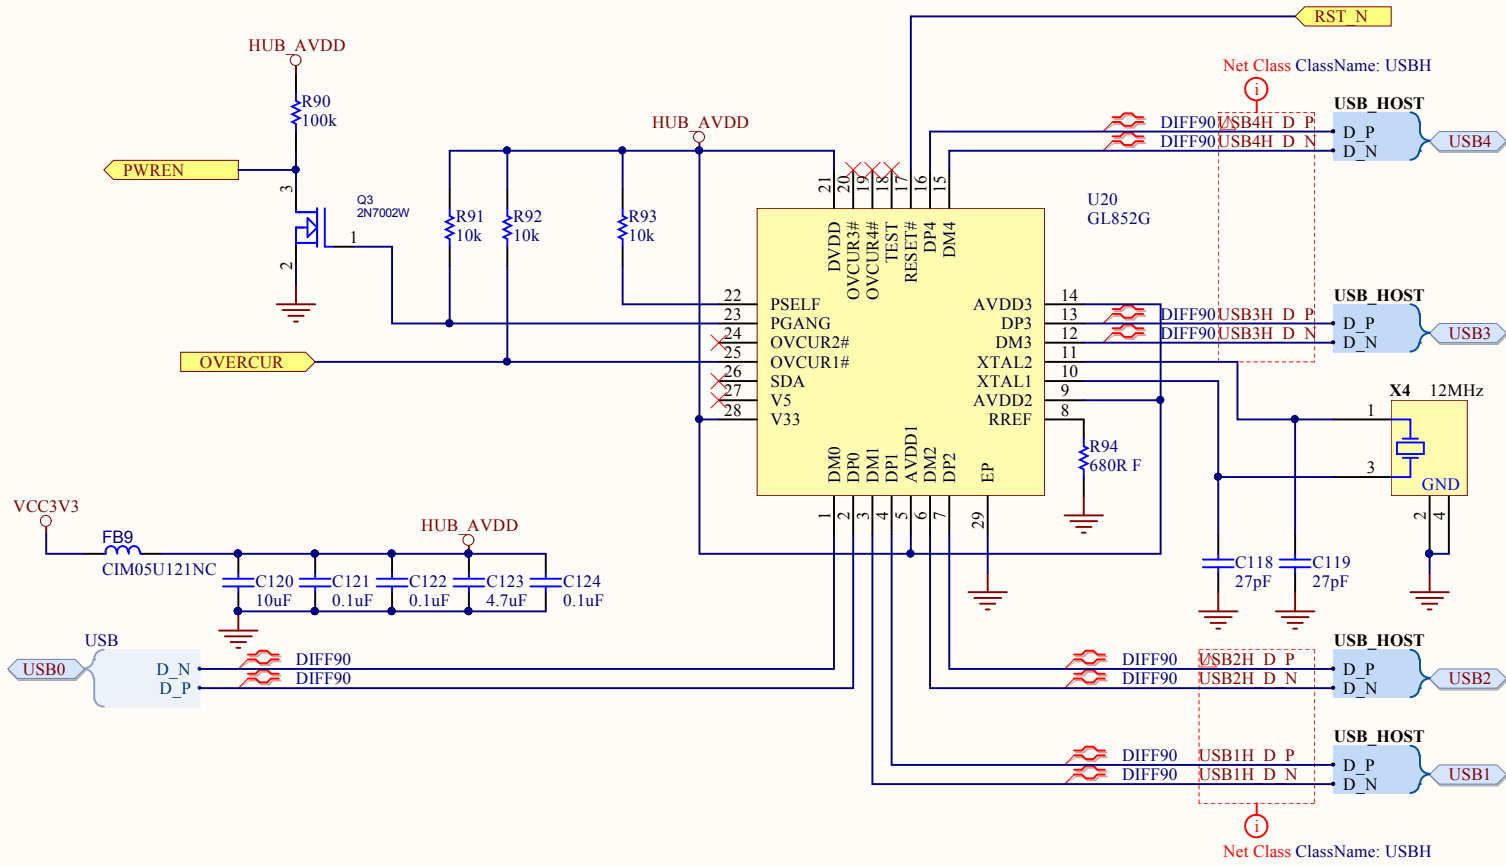

Title USB HOST Power Switch			Hardkernel Co.,LTD. 704 Anyang K-center 1591-9 Burim, Dongangu, Anyang Gyeonggido South Korea	
Size: A4	Number:18	Revision:0.3		
Date: 2014-12-08	Time: 오후 12:10	Sheet 18 of 27		
File: D:\hw\hkl\C\RT9715EGB.SchDoc				