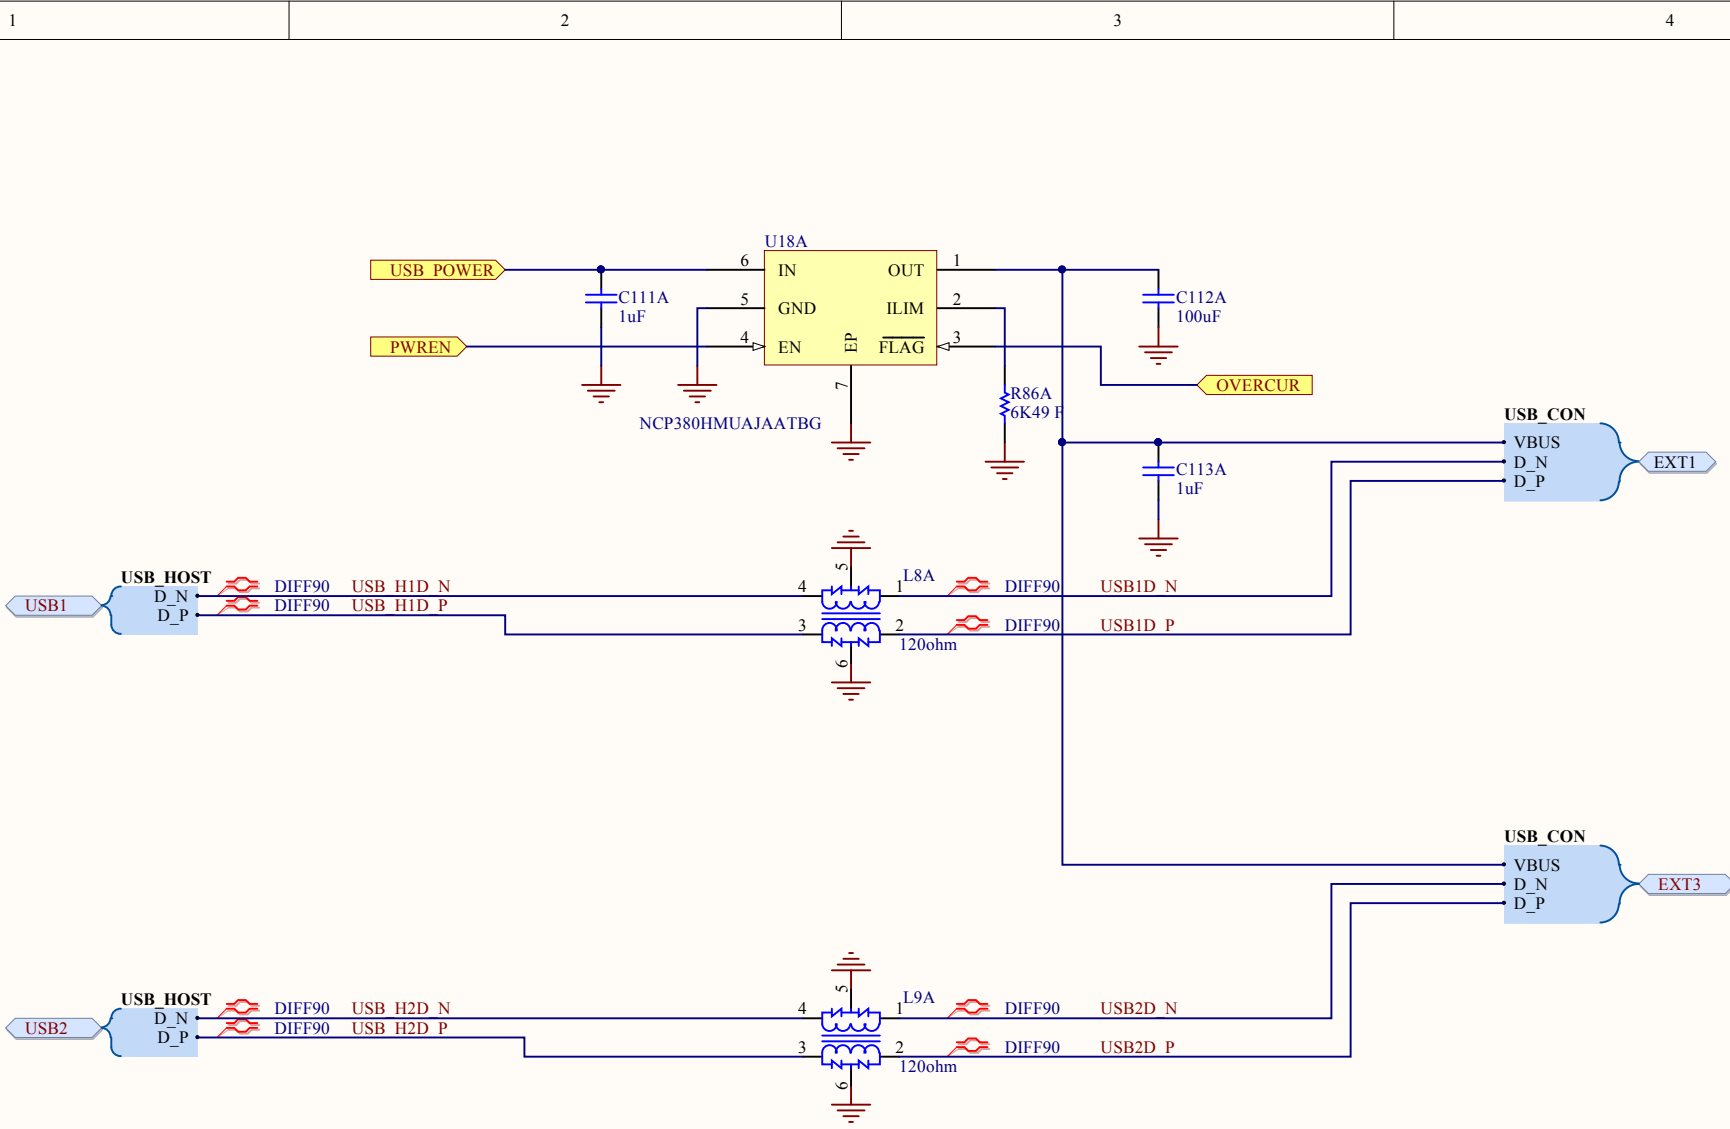

Title USB HOST PWR SW			Hardkernel Co.,LTD. 1-605 Shinan Metrokhan 111 Dalandong, Dongangu, Anya Gyeonggido South Korea	
Size: A4	Number:22	Revision:0.3		
Date: 2014-12-08	Time: 오후 12:10	Sheet 22 of 27		
File: D:\hw\hkl\C\USB_HOST_PWR_SW.SchDoc