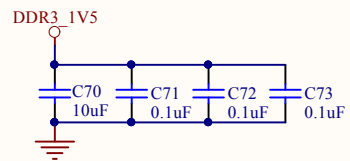

Title S805 IO			R&D PART 704 Anyang K-center 1591-9	
Size: A4	Number:7	Revision:0.3	Burim Dongan Gu Gyeonggido	
Date: 2014-12-08	Time: 오후 12:10:55	Sheet 7 of 27	South Korea	
File: D:\hw\hkl\C\S805_IO2.SchDoc				