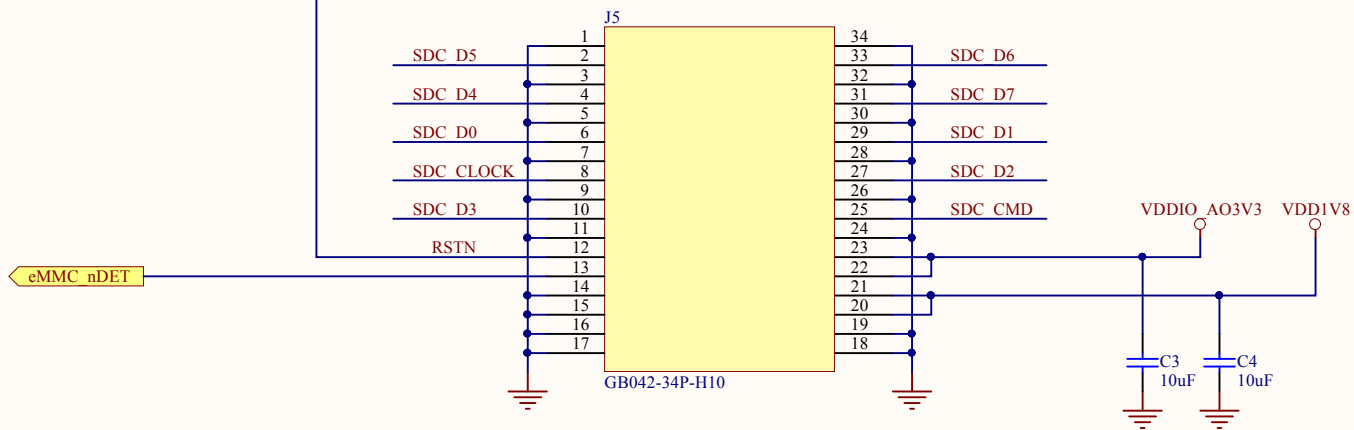

Title CON_EMMC		Hardkernel Co.,LTD. 704 Anyang K-center 1591-9		
Size: A4	Number:27	Revision:0.3	Burim Dongan Gu Gyeonggido	
Date: 2014-12-08	Time: 오후 12:10:58	Sheet:27 of 27	South Korea	
File: D:\hw\hkl\C\CON_EMMC.SchDoc