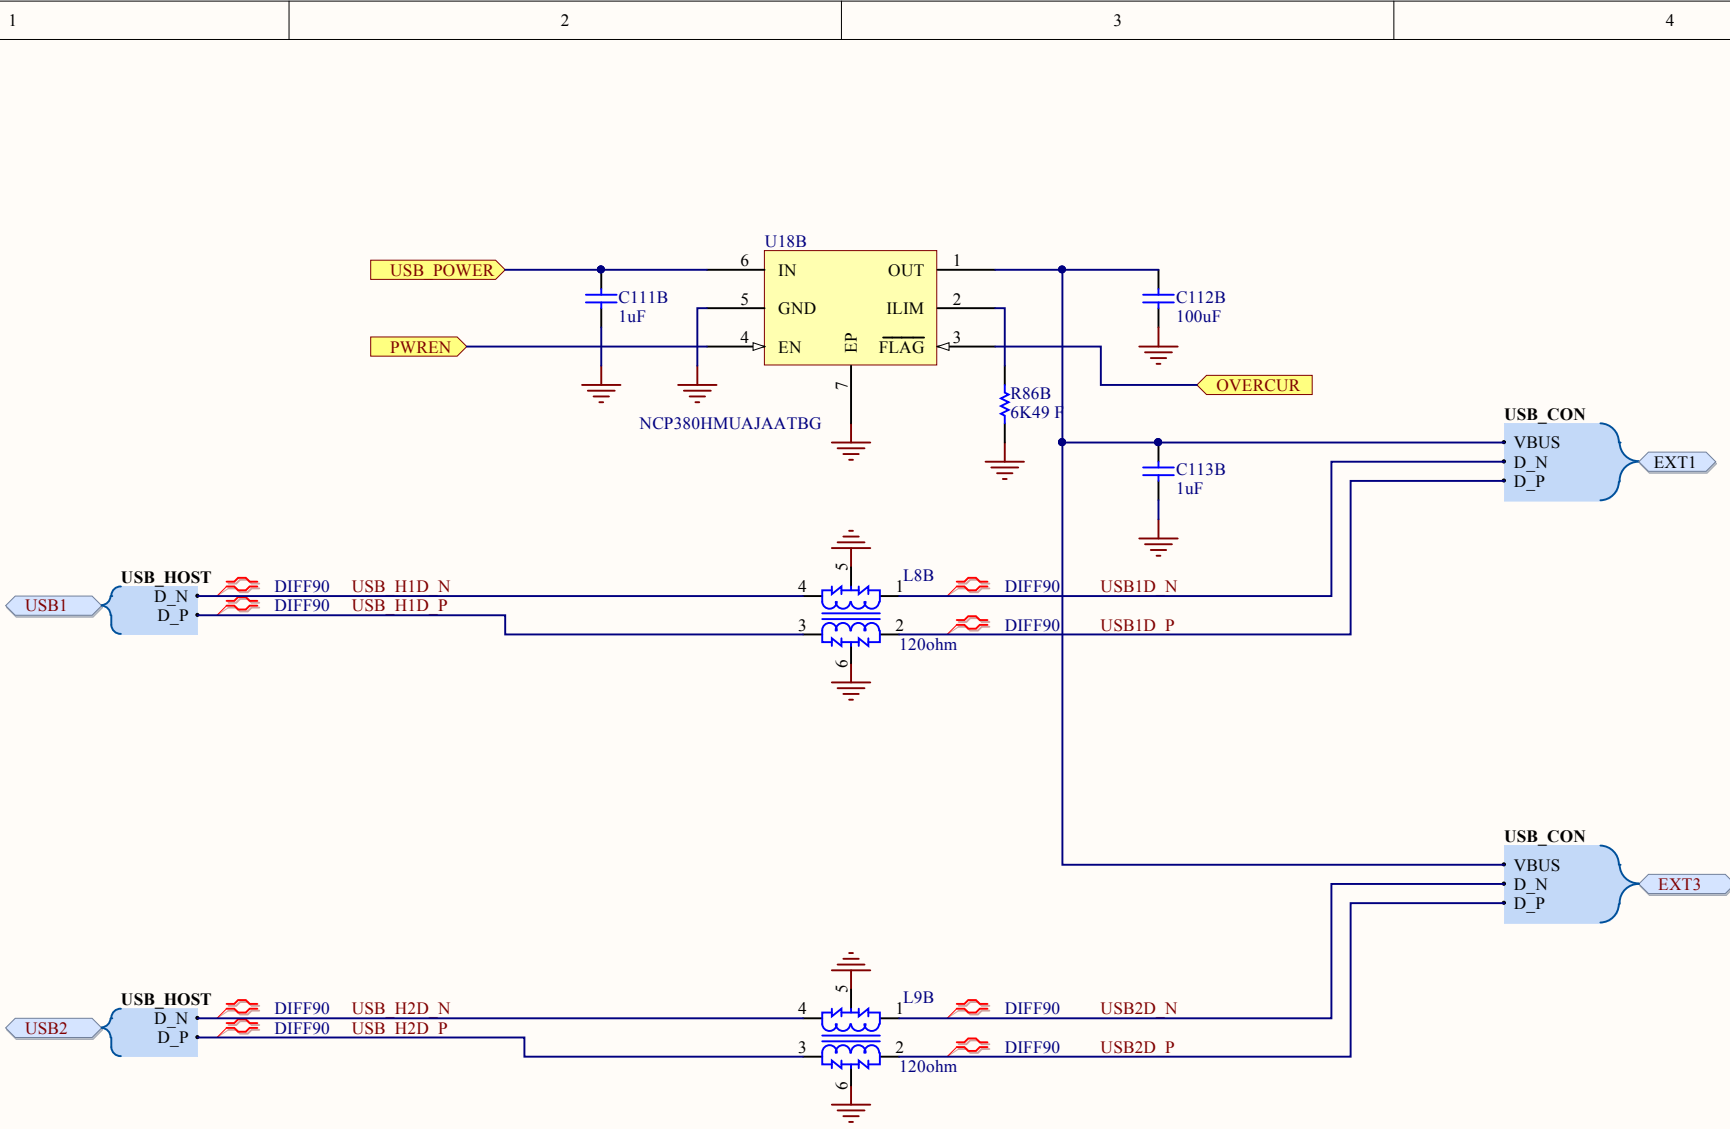

Title USB HOST PWR SW			Hardkernel Co.,LTD. 1-605 Shinan Metrokhan 111 Dalandong, Dongangu, Anyang Gyeonggido South Korea	
Size: A4	Number:22	Revision:0.3		
Date: 2014-12-08	Time: 오후 12:10:58	Sheet:22 of 27		
File: D:\hw\hkl\C\USB_HOST_PWR_SW.SchDoc