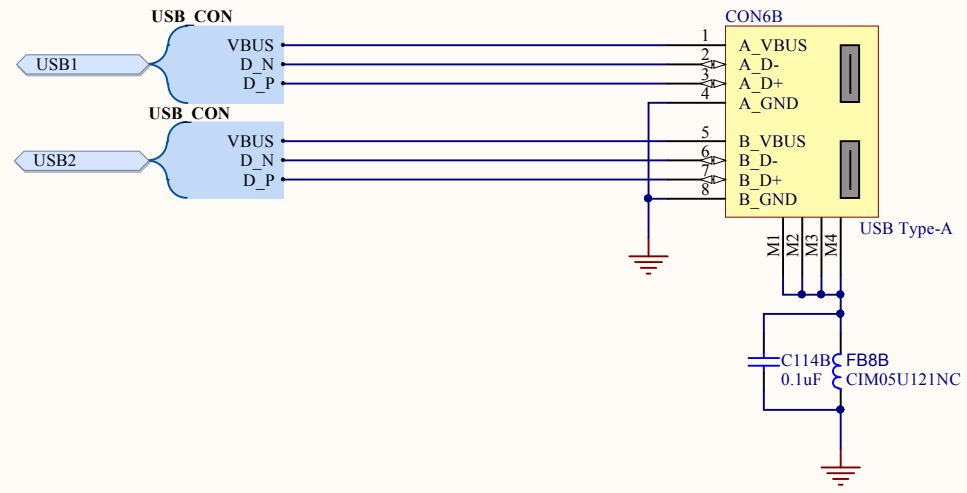

Title USB 2.0 Type A Connector			Hardkernel Co.,LTD. 1-605 Shinan Metrokhan 111 Dalandong, Dongangu, Anyang Gyeonggido South Korea	
Size: A4	Number:21	Revision:0.3		
Date: 2014-12-08	Time: 오후 12:10	Sheet 21 of 27		
File: D:\hw\hkl\C\CON_USB_RA.SchDoc