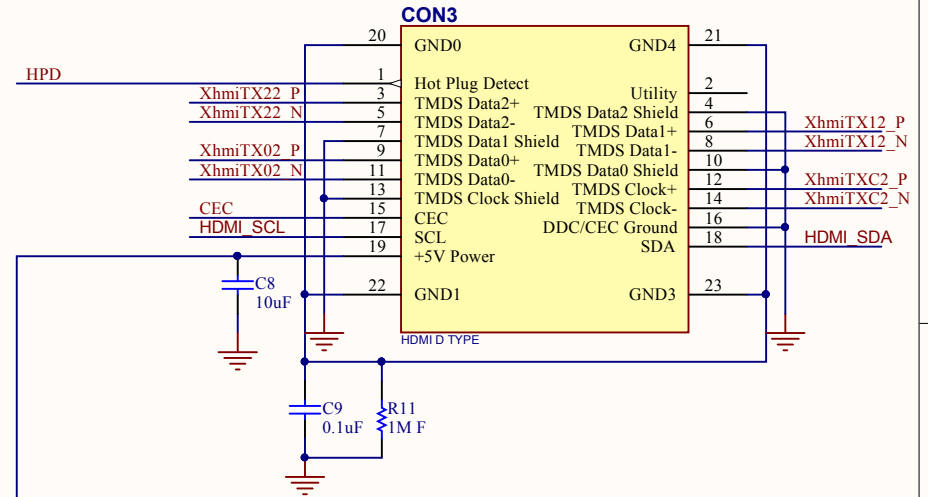

Title Micro HDMI Connector			Hardkernel Co.,LTD. 704 Anyang K-center 1591-5 Burim, Dongangu, Anyang Kyeonggido South Korea	
Size: A4	Number:25	Revision:0.3		
Date: 2014-12-08	Time: 오후 12:10:58	Sheet:25 of 27		
File: D:\hw\hkl\C\CON_HDMI.SchDoc