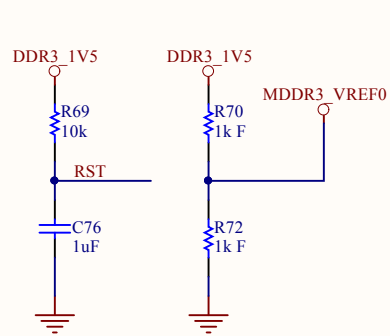

Title S805 IO			R&D PART 704 Anyang K-center 1591-9	
Size: A4	Number:7	Revision:0.3	Burim Dongan Gu Gyeonggido	
Date: 2014-12-08	Time: 오후 12:10:55	Sheet 7 of 27	South Korea	
File: D:\hw\hkl\C\S805_IO2.SchDoc				