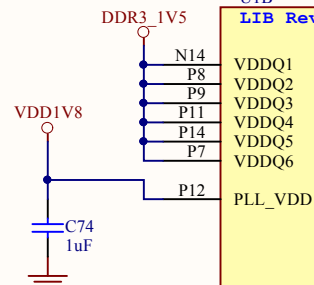

Title S805 IO			R&D PART 704 Anyang K-center 1591-9	
Size: A4	Number:7	Revision:0.3	Burim Dongan Gu Gyeonggido	
Date: 2014-12-08	Time: 오후 12:10:55	Sheet 7 of 27	South Korea	
File: D:\hw\hkl\C\S805_IO2.SchDoc				