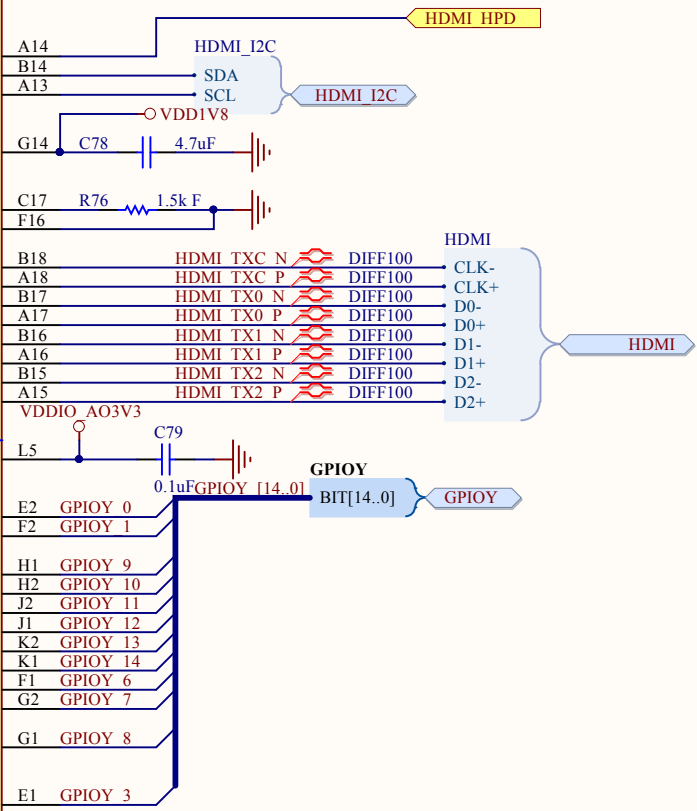

Title S805 IO			R&D PART	
Size: A4	Number:10	Revision:0.3	704 Anyang K-center 1591-9	
Date: 2014-12-08	Time: 오후 12:10	Sheet 10 of 27	Burim Dongan Gu	
File: D:\hw\hkl\C\S805_HDMI.SchDoc			Gyeonggido	
			South Korea