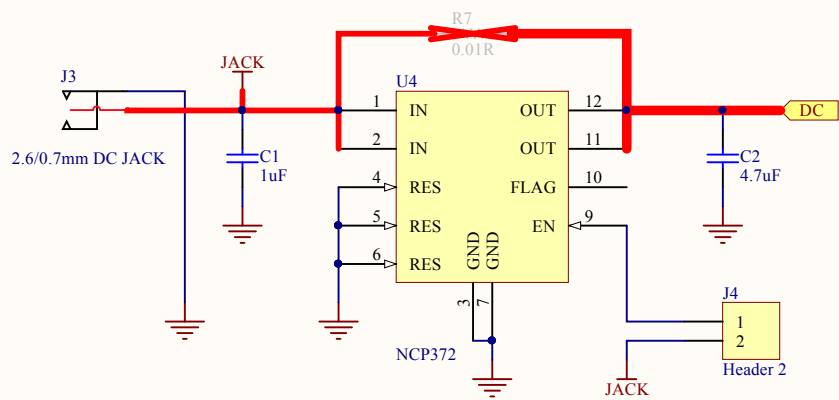

Mounting Holes

- MH1 MOUNTING HOLE 3MM
- MH2 MOUNTING HOLE 3MM
- MH3 MOUNTING HOLE 3MM
- MH4 MOUNTING HOLE 3MM

Heat Sink

GPIOY_BIT1	GPIOY_BIT0	Revision
0	0	0.1
0	1	0.2
1	0	0.3
1	1	0.4

Title DC Jack			Hardkernel Co.,LTD. 704 Anyang K-center 1591-9 Burim, Dongangu, Anyang Gyeonggido South Korea	
Size: A4	Number:2	Revision:0.3		
Date: 2014-12-08	Time: 오후 12:10:55	Sheet2 of 27		
File: D:\hw\hkl\C\CON_DCJACK.SchDoc				