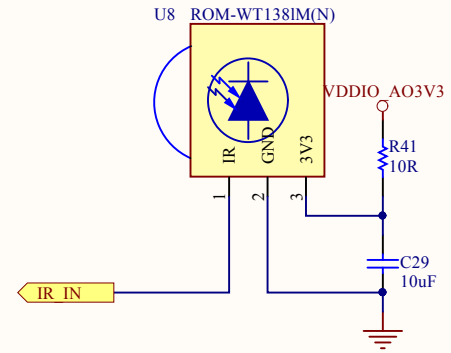

Title Remote Control Receiver			Hardkernel Co.,LTD. 1-605 Shinan Metrokhan 111 Dalandong, Dongangu, Anyang Gyeonggido South Korea	
Size: A4	Number:23	Revision:0.3		
Date: 2014-12-08	Time: 오후 12:10:58			
File: D:\hw\hkl\C\IR.SchDoc