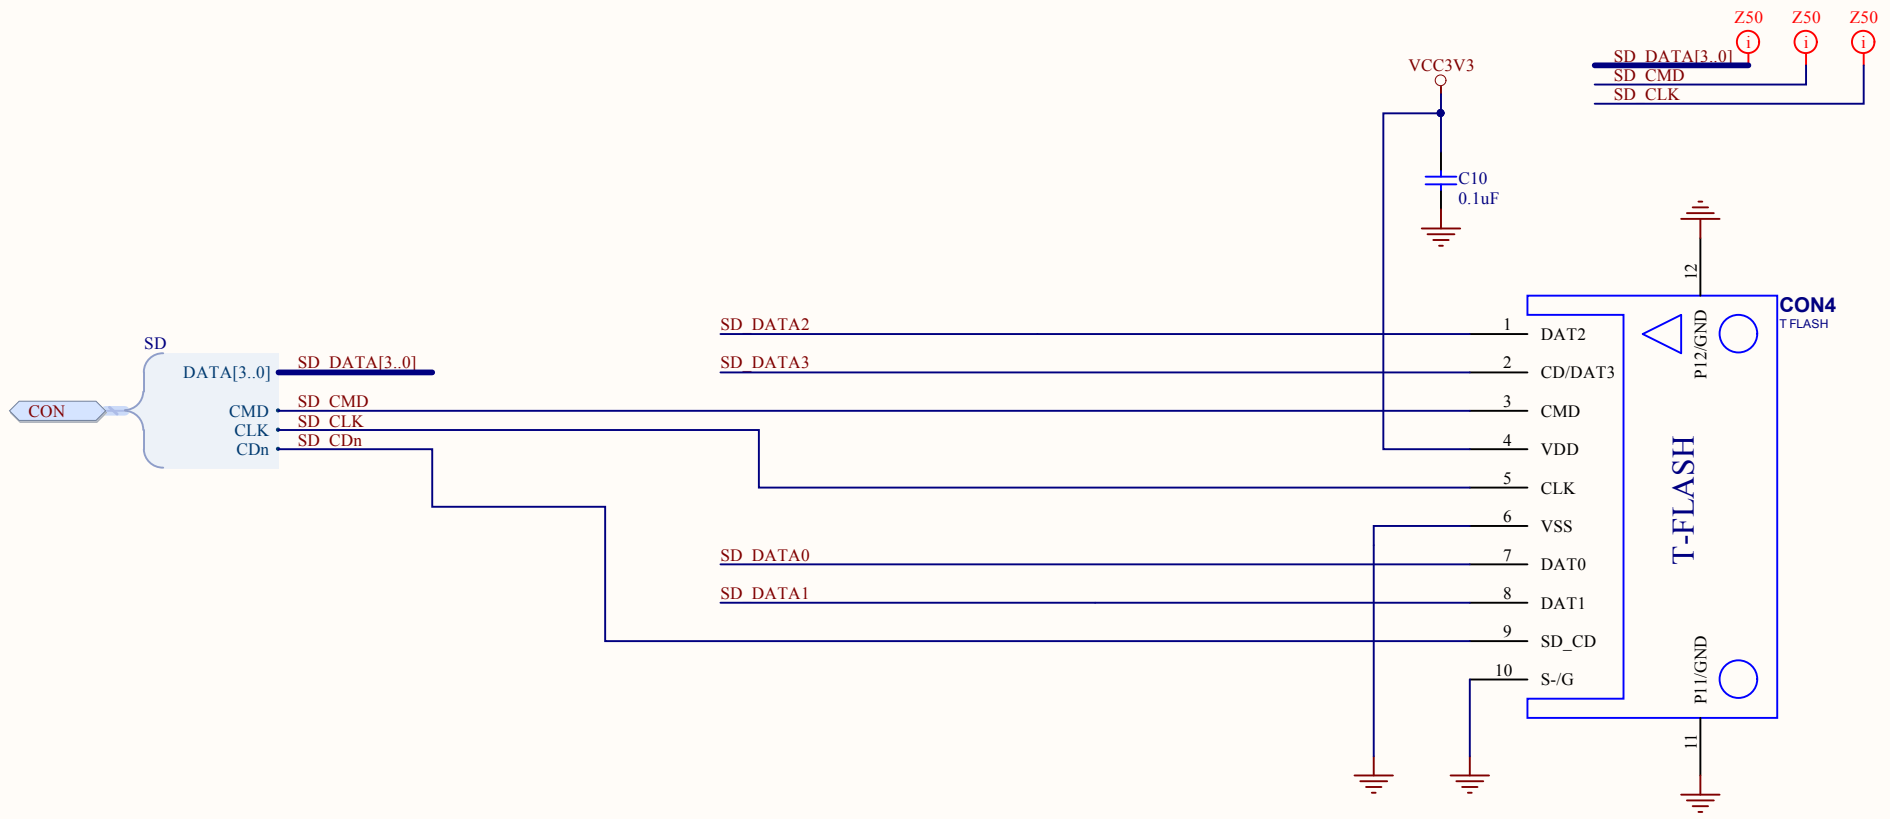

Title Micro SD Socket			Hardkernel Co.,LTD. 704 Anyang K-center 1591-9 Burim, Dongangu, Anyang Gyeonggido South Korea	
Size: A4	Number:26	Revision:0.3		
Date: 2014-12-08	Time: 오후 12:10:58	Sheet:26 of 27		
File: D:\hw\hkl\C\CON_MICROSD_HD08-AL00335.SchDoc