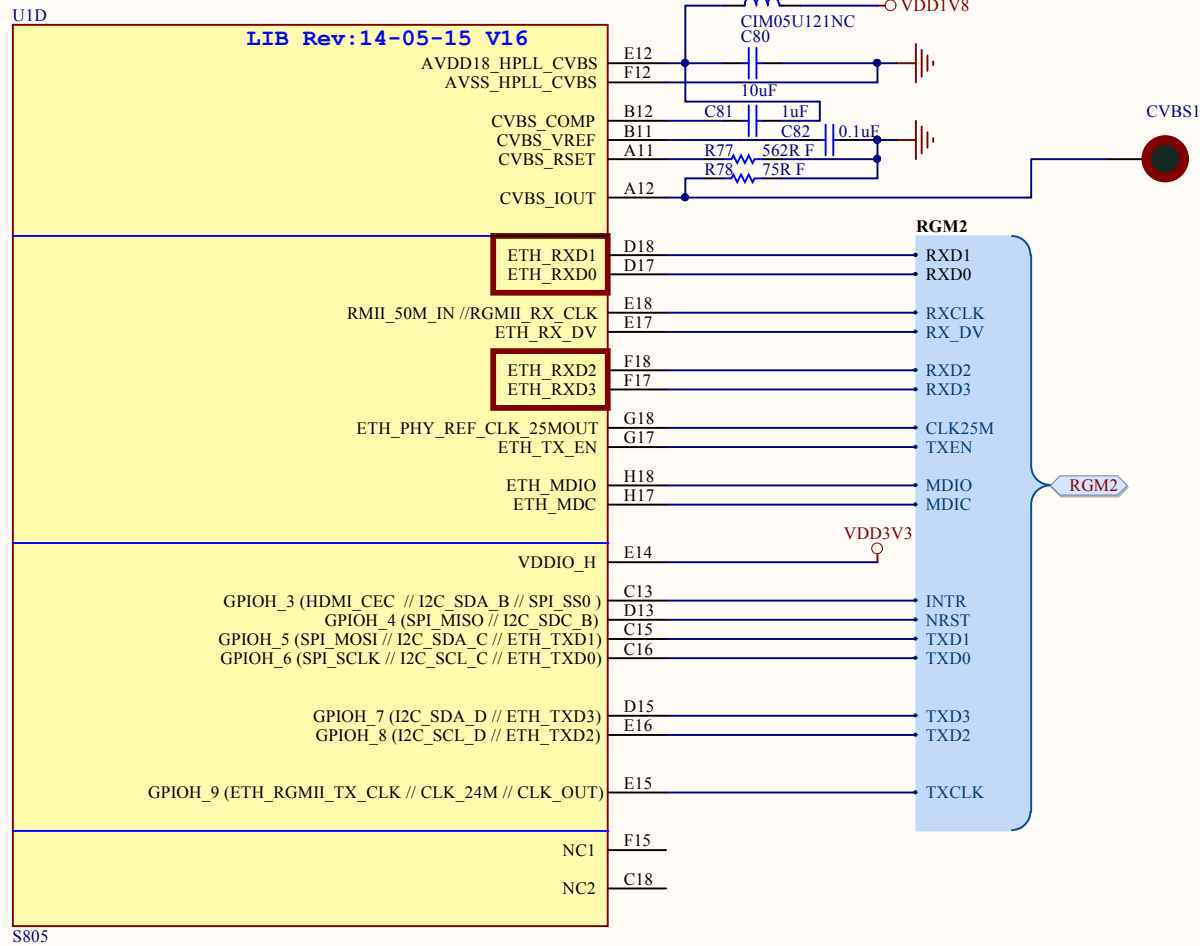

1

2

3

4

Title S805			Hardkernel Co.,LTD. 1-605 Shinan Metrokhan 111 Dalandong, Dongangu, Anyang Gyeonggido South Korea	
Size: A4	Number:5	Revision:0.3		
Date: 2014-12-08	Time: 오후 12:10	Sheet 5 of 27		
File: D:\hw\hkl\C\S805.SchDoc				

Title S805 IO			R&D PART 704 Anyang K-center 1591-9	
Size: A4	Number:7	Revision:0.3	Burim Dongan Gu Gyeonggido	
Date: 2014-12-08	Time: 오후 12:10:55	Sheet 7 of 27	South Korea	
File: D:\hw\hkl\C\S805_IO2.SchDoc				