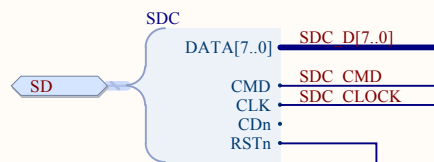

Title CON_EMMC		Hardkernel Co.,LTD. 704 Anyang K-center 1591-9		
Size: A4	Number:27	Revision:0.3	Burim Dongan Gu Gyeonggido	
Date: 2014-12-08	Time: 오후 12:10:58	Sheet:27 of 27	South Korea	
File: D:\hw\hkl\C\CON_EMMC.SchDoc