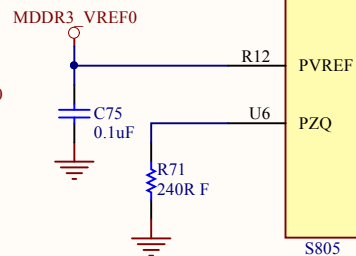

Title S805 IO			R&D PART 704 Anyang K-center 1591-9	
Size: A4	Number:7	Revision:0.3	Burim Dongan Gu Gyeonggido	
Date: 2014-12-08	Time: 오후 12:10:55	Sheet 7 of 27	South Korea	
File: D:\hw\hkl\C\S805_IO2.SchDoc				