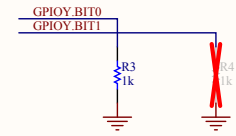

Mounting Holes

- MH1 MOUNTING HOLE 3MM
- MH2 MOUNTING HOLE 3MM
- MH3 MOUNTING HOLE 3MM
- MH4 MOUNTING HOLE 3MM

Heat Sink

GPIOY_BIT1	GPIOY_BIT0	Revision
0	0	0.1
0	1	0.2
1	0	0.3
1	1	0.4

Title DC Jack			Hardkernel Co.,LTD. 704 Anyang K-center 1591-9 Burim, Dongangu, Anyang Gyeonggido South Korea	
Size: A4	Number:2	Revision:0.3		
Date: 2014-12-08	Time: 오후 12:10:55	Sheet2 of 27		
File: D:\hw\hkl\C\CON_DCJACK.SchDoc				