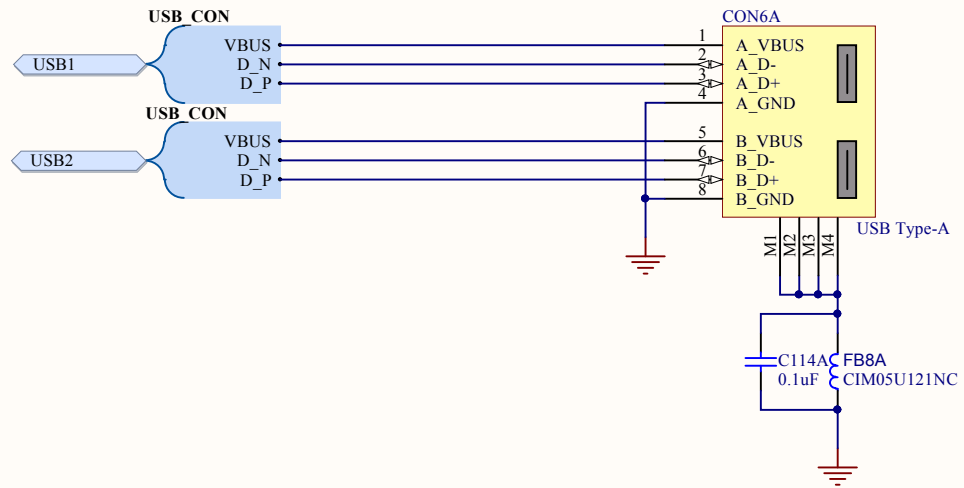

Title USB 2.0 Type A Connector			Hardkernel Co.,LTD. 1-605 Shinan Metrokhan 111 Dalandong, Dongangu, Anyang Gyeonggido South Korea	
Size: A4	Number:21	Revision:0.3		
Date: 2014-12-08	Time: 오후 12:10	Sheet 21 of 27		
File: D:\hw\hkl\C\CON_USB_RA.SchDoc