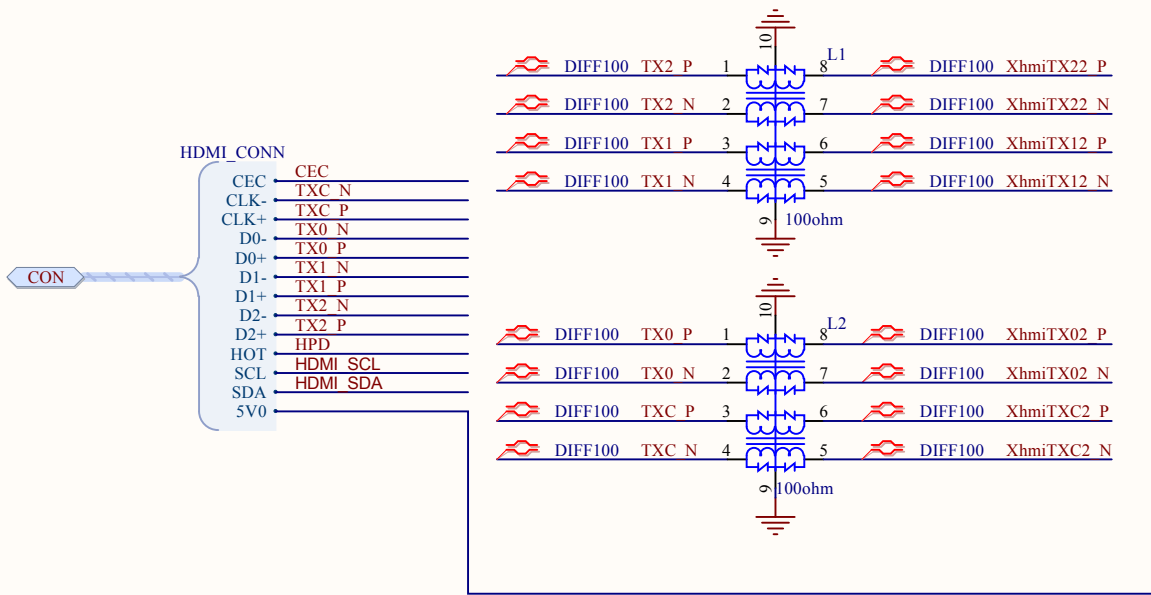

Title Micro HDMI Connector			Hardkernel Co.,LTD. 704 Anyang K-center 1591-5 Burim, Dongangu, Anyang Kyeonggido South Korea	
Size: A4	Number:25	Revision:0.3		
Date: 2014-12-08	Time: 오후 12:10:58	Sheet:25 of 27		
File: D:\hw\hkl\C\CON_HDMI.SchDoc