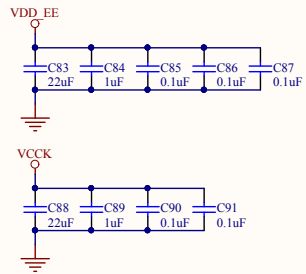

Title S805 IO			R&D PART 704 Anyang K-center 1591-9	
Size: A4	Number:7	Revision:0.3	Burim Dongan Gu Gyeonggido	
Date: 2014-12-08	Time: 오후 12:10:55	Sheet 7 of 27	South Korea	
File: D:\hw\hkl\C\S805_IO2.SchDoc				