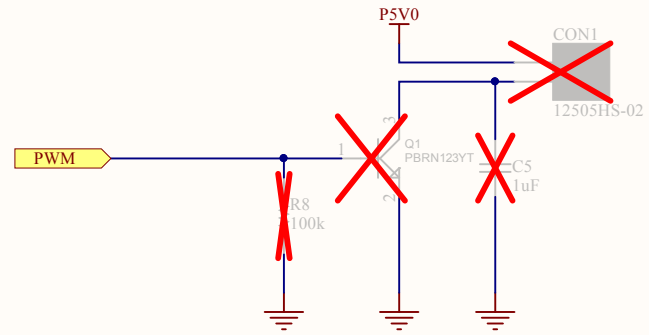

Title FAN			Hardkernel Co.,LTD. 704 Anyang K-center 1591-9 Burim Dongan Gu Gyeonggido South Korea	
Size: A4	Number:16	Revision:0.3		
Date: 2014-12-08	Time: 오후 12:10:55	Sheet 16 of 27		
File: D:\hw\hkl\C\CON_FAN.SchDoc