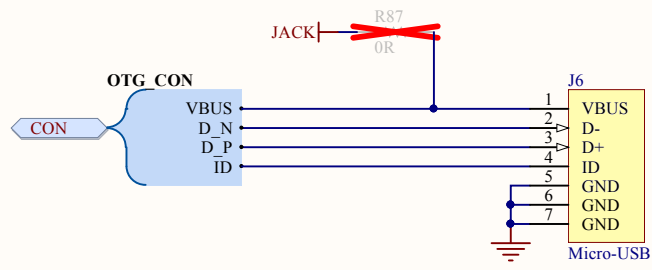

Title Micro USB Connector			Hardkernel Co.,LTD. 704 Anyang K-center 1591-5 Burim, Dongangu, Anyang Kyeonggido South Korea	
Size: A4	Number:20	Revision:0.3		
Date: 2014-12-08	Time: 오후 12:10 | Sheet 20 of 27			
File: D:\hw\hkl\C\CON_MICROUSB.SchDoc