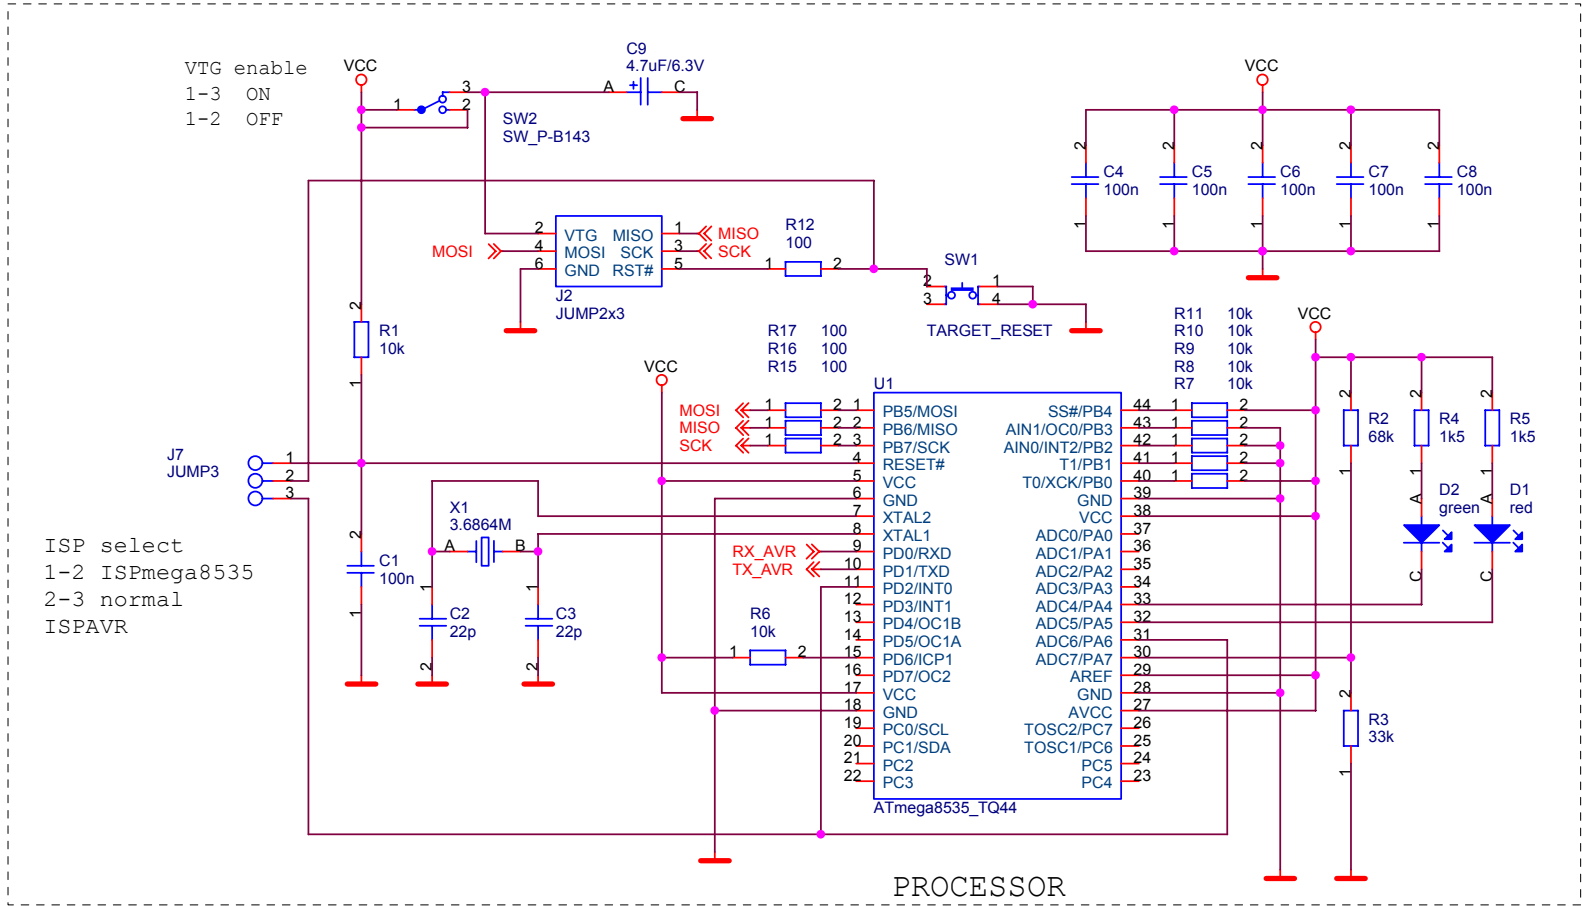

Firma		MLAB		Author MIJA
Size A4	Project Name MLAB	Schematic Name ATproglSP01A	Rev 1.01	
Date: Sunday, February 15, 2009		Sheet 1 of 1		

ISP select
 1-2 ISPmega8535
 2-3 normal
 ISPAVR

VTG enable
 1-3 ON
 1-2 OFF

PROCESSOR

Firma		Author	
MLAB		MIJA	
Size	Project Name	Schematic Name	Rev
A4	MLAB	ATprogISP01A	1.01
Date:	Sunday, February 15, 2009	Sheet	1 of 1