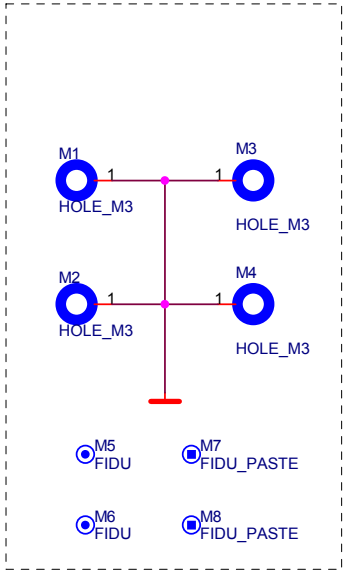

Firma		MLAB		Author MIJA
Size A4	Project Name MLAB	Schematic Name ATproglSP01A	Rev 1.01	
Date: Sunday, February 15, 2009		Sheet 1 of 1		

ISP select
 1-2 ISPmega8535
 2-3 normal
 ISPAVR

VTG enable
 1-3 ON
 1-2 OFF

PROCESSOR

Firma		Author	
MLAB		MIJA	
Size	Project Name	Schematic Name	Rev
A4	MLAB	ATprogISP01A	1.01
Date:	Sunday, February 15, 2009	Sheet	1 of 1