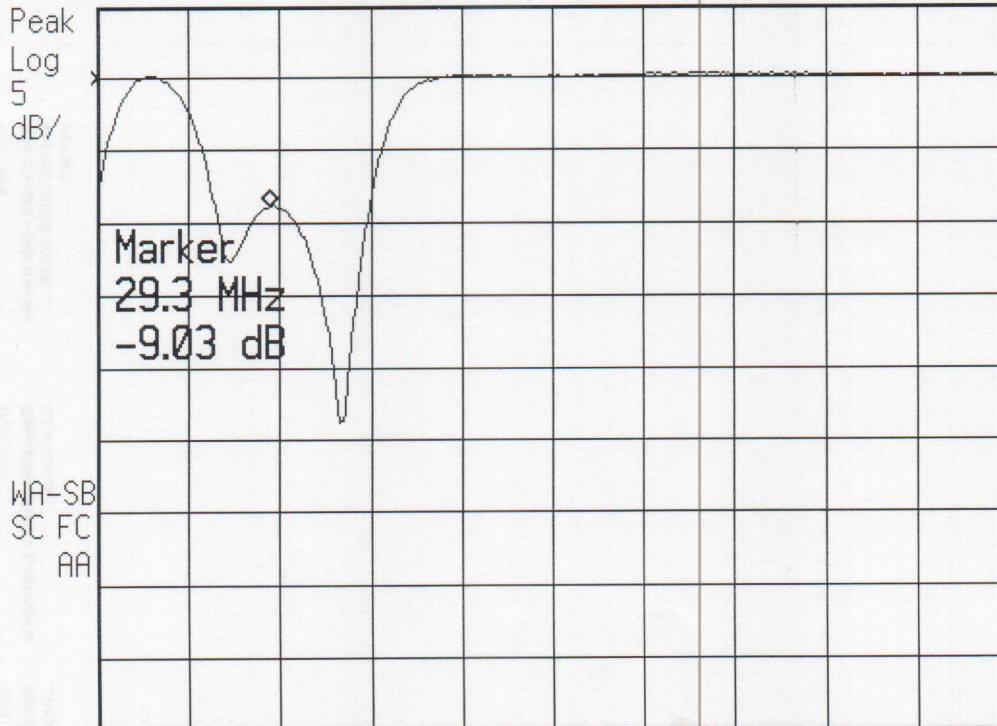

Ref .0 dB  
Peak  
Log  
5  
dB/

Atten 10 dB

Start 1.0 MHz  
Res BW 3.0 MHz

VBW 1 MHz

Stop 1.0000 GHz  
Sweep 50.0 msec

hp 20:58:26 NOV 29, 2012

Mkr 29.3 MHz  
-9.03 dB

Ref .0 dB  
Peak  
Log  
5  
dB/

Atten 10 dB

Start 1.0 MHz  
Res BW 1.0 MHz

VBW 300 kHz

Stop 150.0 MHz  
Sweep 7.45 msec

Marker

Marker Normal

Marker Δ

Select Marker  
1 2 3 4