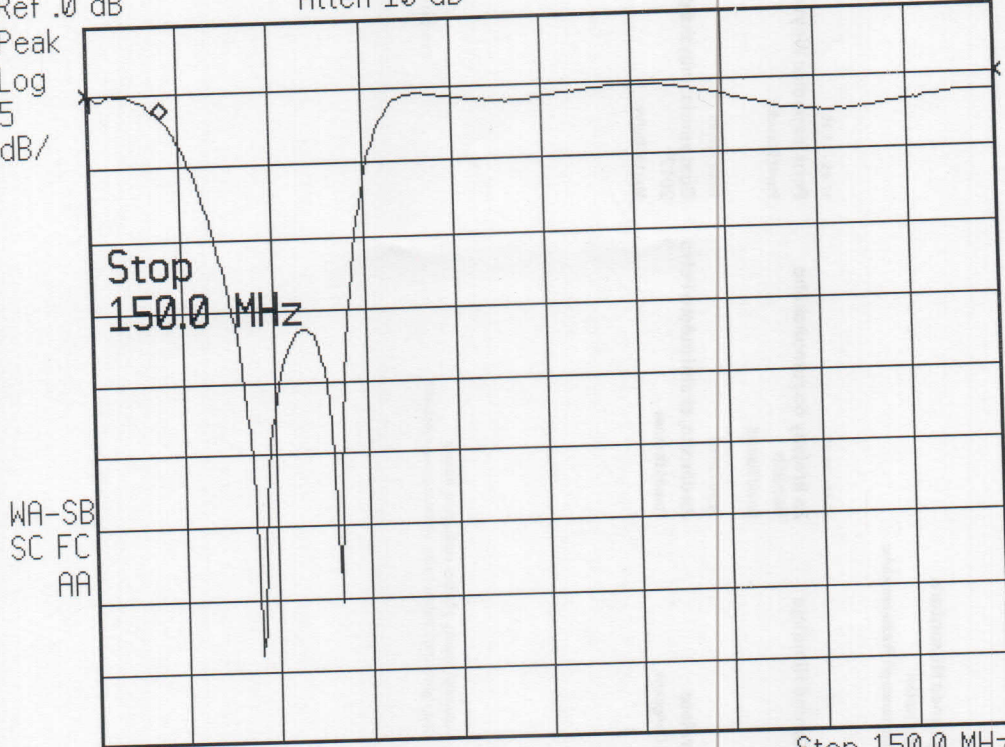

ODRAZY

1

hp 20:29:30 NOV 29, 2012

Mkr 12.4 MHz  
-1.83 dB

Normalize

Ref .0 dB  
Peak  
Log  
5  
dB/

Atten 10 dB

Start 0 Hz  
Res BW 1.0 MHz

VBW 300 kHz

Stop 150.0 MHz  
Sweep 7.50 msec

On Normalize Off

Norm Ref Lvl

Norm Ref Posn

WA-SB  
SC FC  
AA

Done

hp 20:31:20 NOV 29, 2012

Mkr 12.4 MHz  
-1.86 dB

Normalize

Ref .0 dB  
Peak  
Log  
5  
dB/

Atten 10 dB

Start 0 Hz  
Res BW 1.0 MHz

VBW 300 kHz

Stop 150.0 MHz  
Sweep 7.50 msec

On Normalize Off