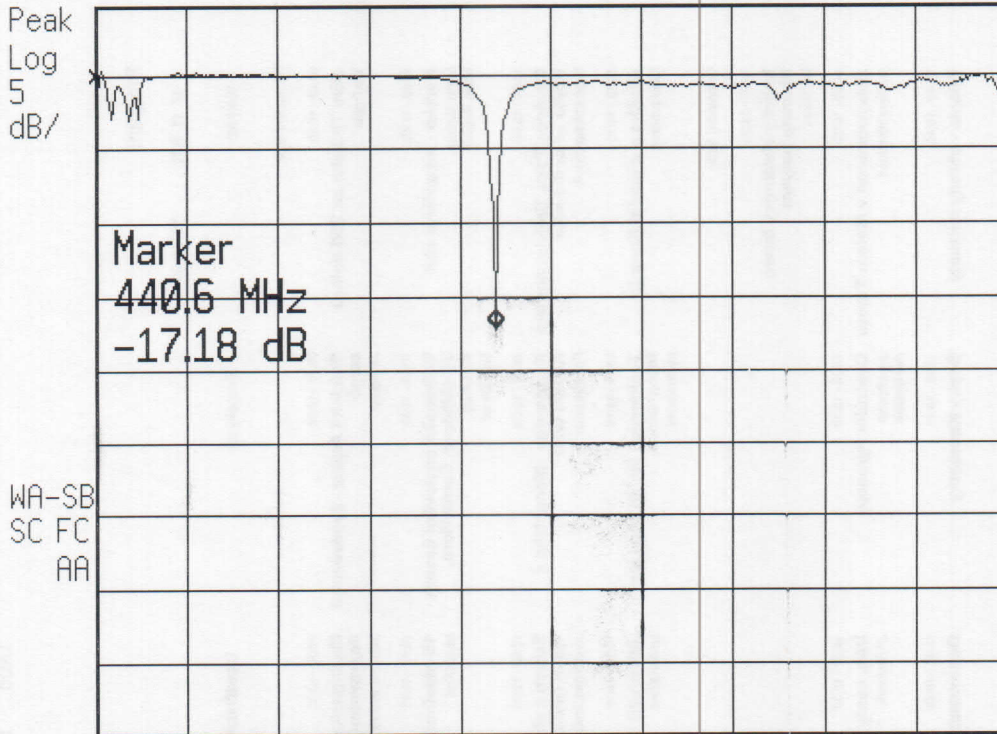

Mkr 12.4 MHz  
-1.86 dB

Normalize

Ref .0 dB  
Peak  
Log  
5  
dB/

Atten 10 dB

Start 0 Hz  
Res BW 1.0 MHz

VBW 300 kHz

Stop 150.0 MHz  
Sweep 7.50 msec

On Normalize Off

Ref .0 dB  
Peak  
Log  
5  
dB/

Atten 10 dB

Start 1.0 MHz  
Res BW 3.0 MHz

VBW 1 MHz

Stop 1.0000 GHz  
Sweep 50.0 msec

hp 20:58:26 NOV 29, 2012

Mkr 29.3 MHz  
-9.03 dB

Ref .0 dB  
Peak  
Log  
5  
dB/