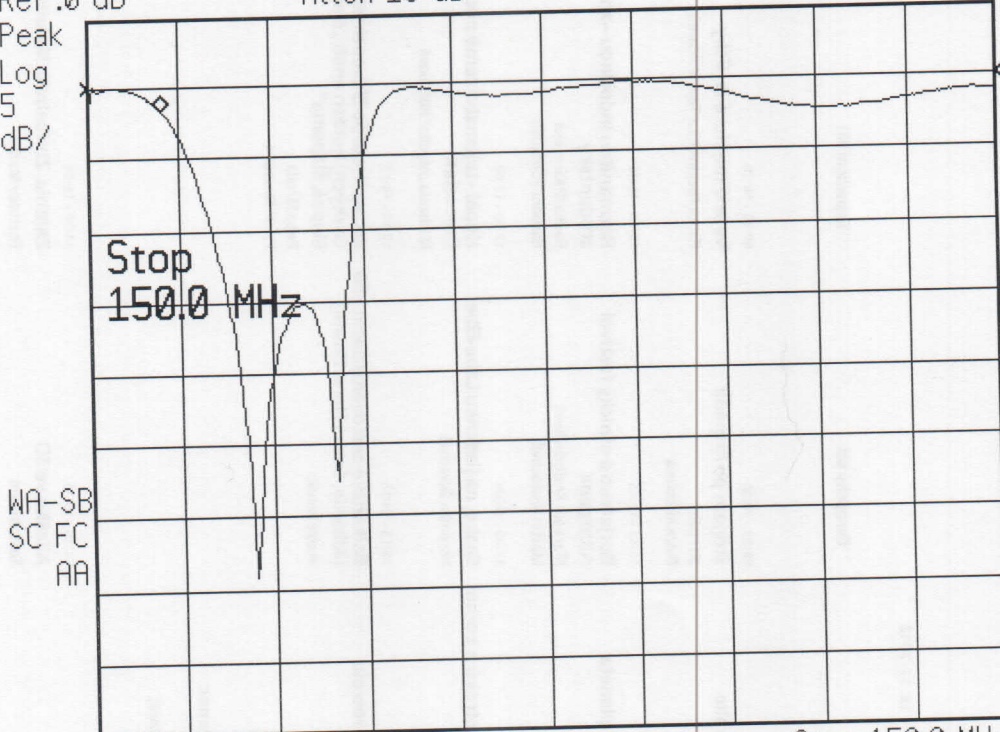

VBW 300 kHz

Stop 150.0 MHz  
Sweep 7.50 msec

On Normalize Off

Norm Ref Lvl

Norm Ref Posn

WA-SB  
SC FC  
AA

Done

hp 20:31:20 NOV 29, 2012

Mkr 12.4 MHz  
-1.86 dB

Normalize

Ref .0 dB  
Peak  
Log  
5  
dB/

Atten 10 dB

Start 0 Hz  
Res BW 1.0 MHz

VBW 300 kHz

Stop 150.0 MHz  
Sweep 7.50 msec

On Normalize Off