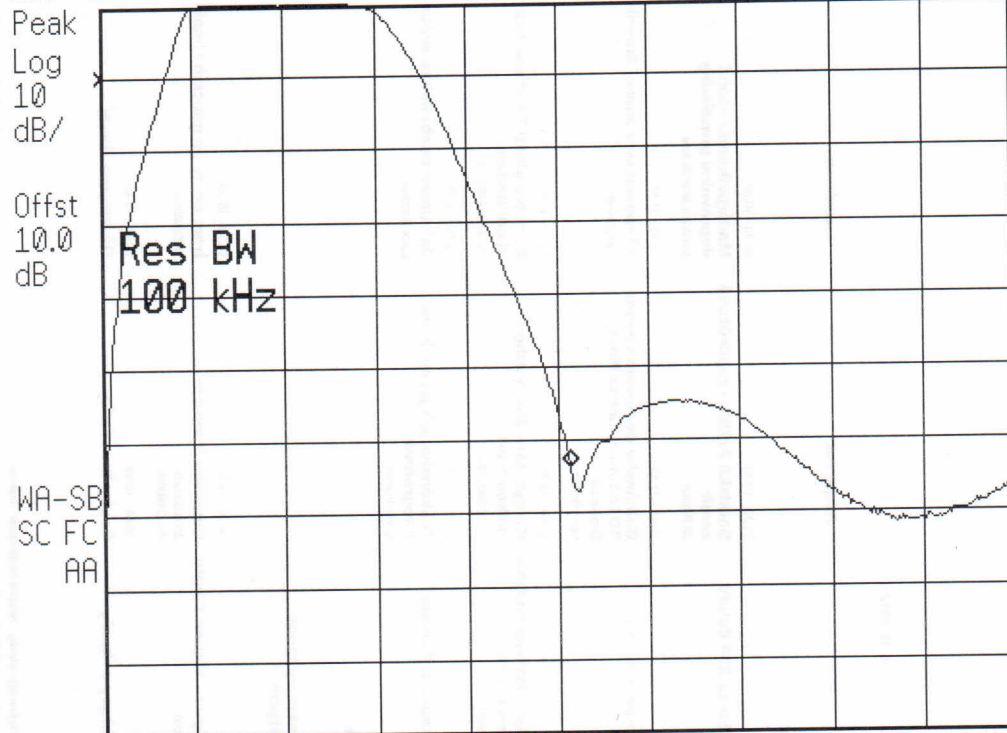

Center 75.0 MHz  
Res BW 1.0 MHz

VBW 300 kHz

Span 150.0 MHz  
Sweep 7.50 msec

Marker Δ

Select Marker  
1 2 3 4

Marker 1  
On Off

Marker Noise  
On Off

Mkr Readout>

Marker All Off

1 of 2 ↓

hp 20:45:59 NOV 29, 2012

Mkr 77.3 MHz  
-63.88 dB

Trace

Trace  
A B C

1

Ref -10.0 dB

#Atten 0 dB

Center 75.0 MHz  
#Res BW 100 kHz

VBW 30 kHz

Span 150.0 MHz  
Sweep 150 msec

Clear Write A

Max Hold A

View A

Blank A