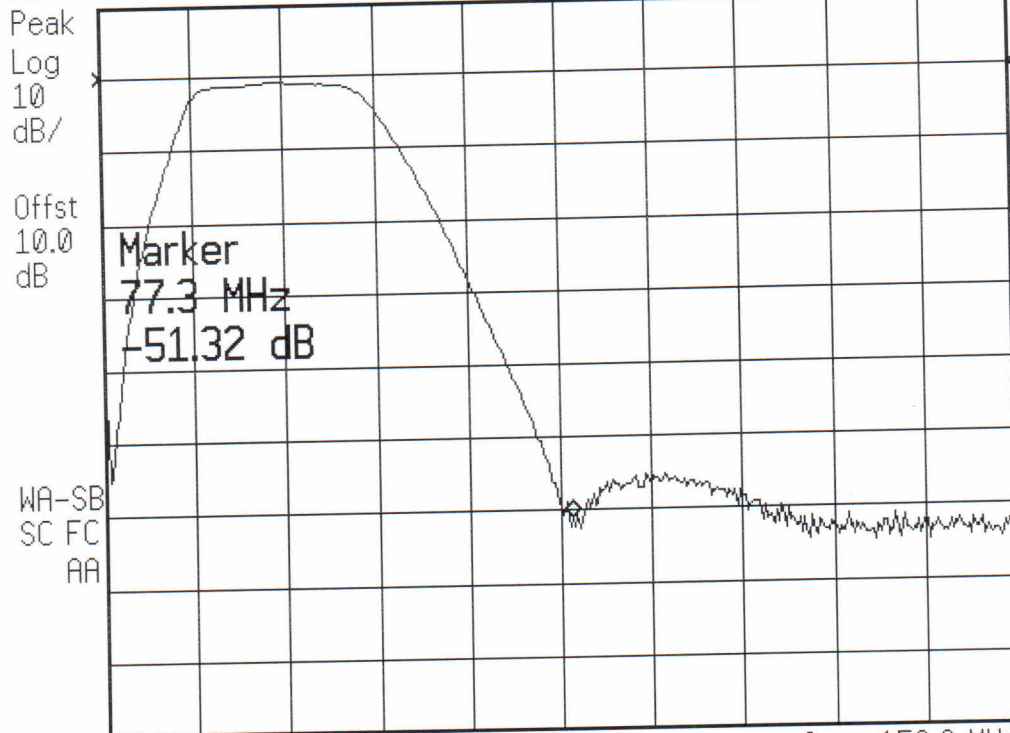

PRÉVOS

hp 20:40:52 NOV 29, 2012

Mkr 77.3 MHz  
-51.32 dB

Marker

Marker Normal

2

Ref .0 dB

Atten 10 dB

Center 75.0 MHz  
Res BW 1.0 MHz

VBW 300 kHz

Span 150.0 MHz  
Sweep 7.50 msec

Marker Δ

Select Marker  
1 2 3 4

Marker 1  
On Off

Marker Noise  
On Off

Mkr Readout>