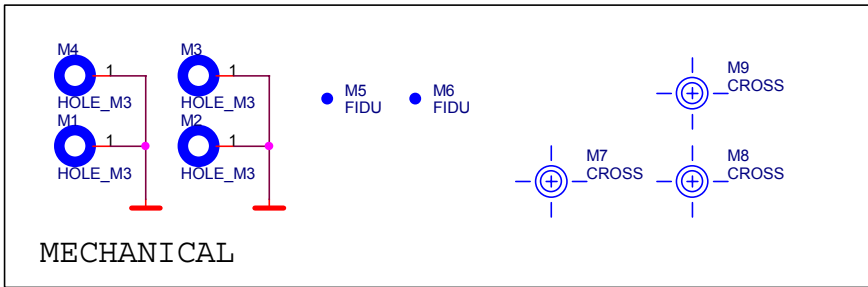

DIP8SW01A

History:

1.00 First version

Firma		Author	
MLAB		MIHO	
Size	Project Name	Schematic Name	Rev
A4	MLAB	DIP8SW01A	1.00
Date:	Sunday, September 25, 2005	Sheet	1 of 2
	2		1

Firma		MLAB		Author	MIHO
Size	Project Name	Schematic Name		Rev	
A4	MLAB	DIP8SW01A		1.00	
Date:	Sundav, September 25, 2005	Sheet	2	of	2
	2		1		