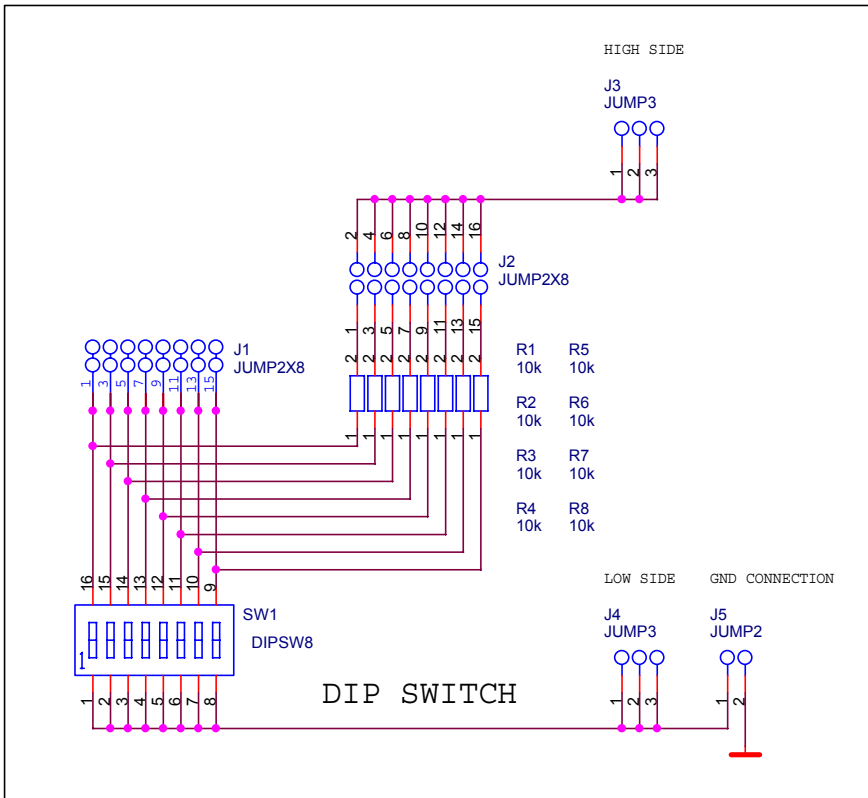

DIP8SW01A

History:

1.00 First version

Firma		Author	
MLAB		MIHO	
Size	Project Name	Schematic Name	Rev
A4	MLAB	DIP8SW01A	1.00
Date:	Sunday, September 25, 2005	Sheet	1 of 2
	2		1

Firma		MLAB		Author	MIHO
Size	Project Name	Schematic Name		Rev	
A4	MLAB	DIP8SW01A		1.00	
Date:	Sundav, September 25, 2005	Sheet	2	of	2
	2		1		