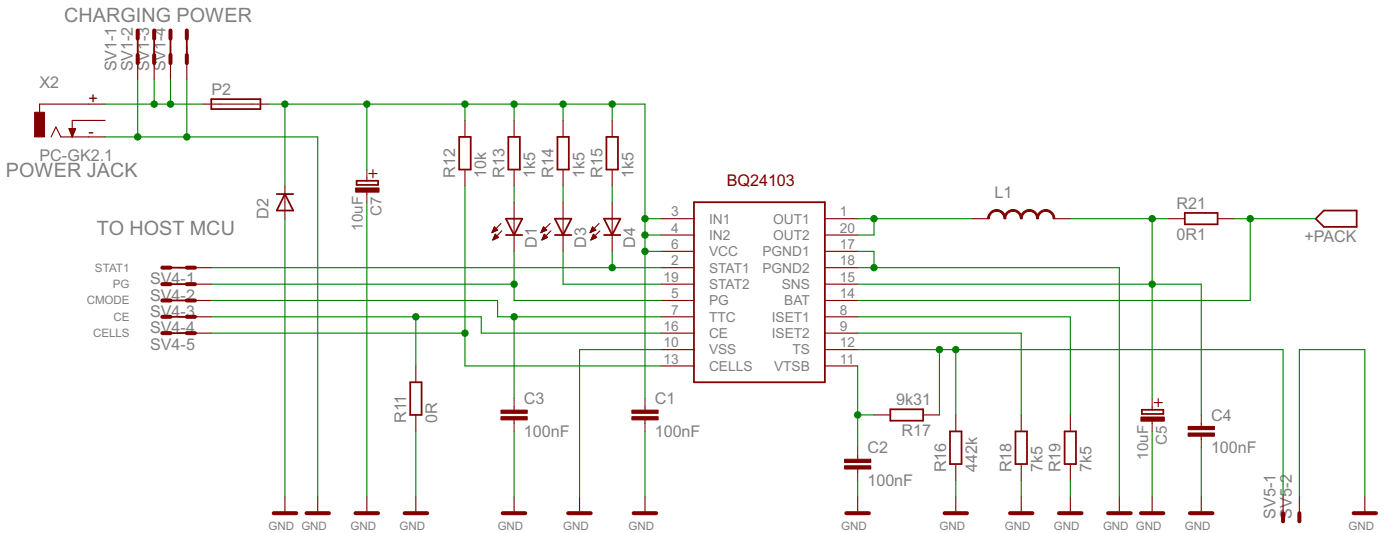

LION1CELL01A MLAB JACHO

Charge

Fuel Gauge with Impedance Track

Protector

Output