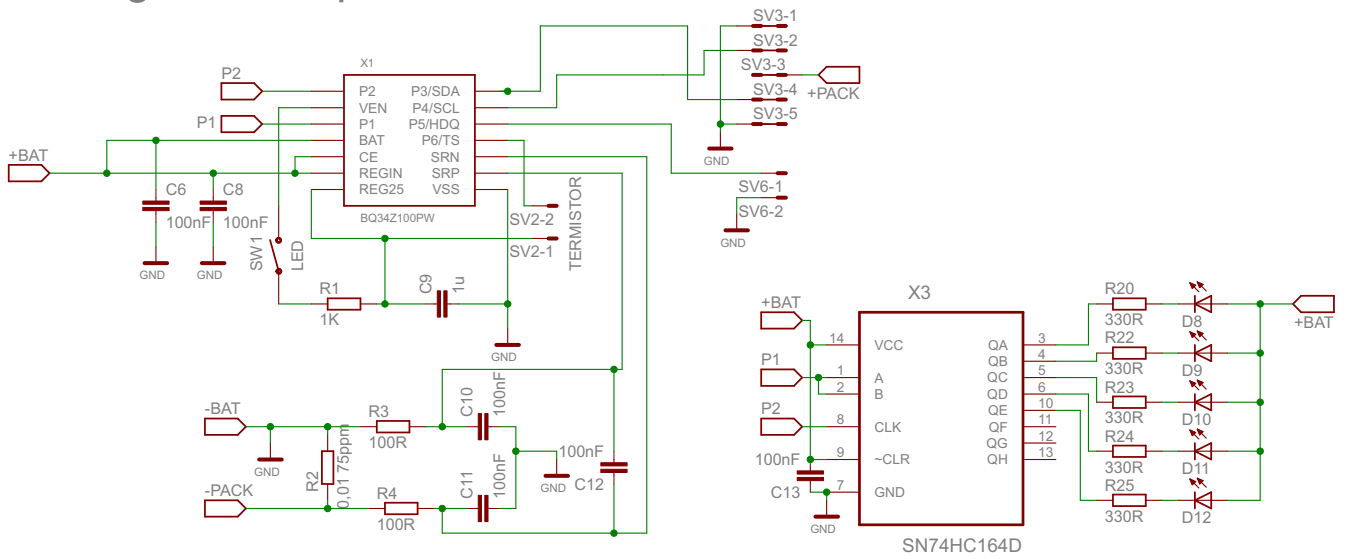

LION1CELL01A MLAB JACHO

Charge

Fuel Gauge with Impedance Track

Protector

Output