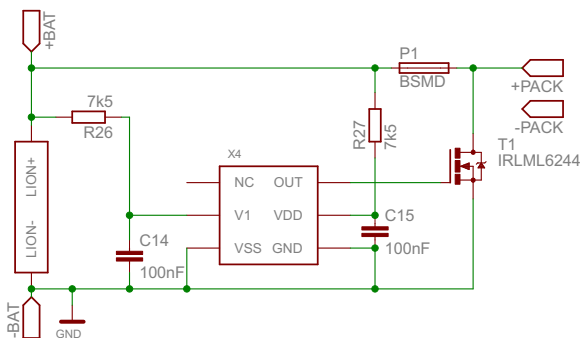

LION1CELL01A MLAB JACHO

Charge

Fuel Gauge with Impedance Track

Protector

Output