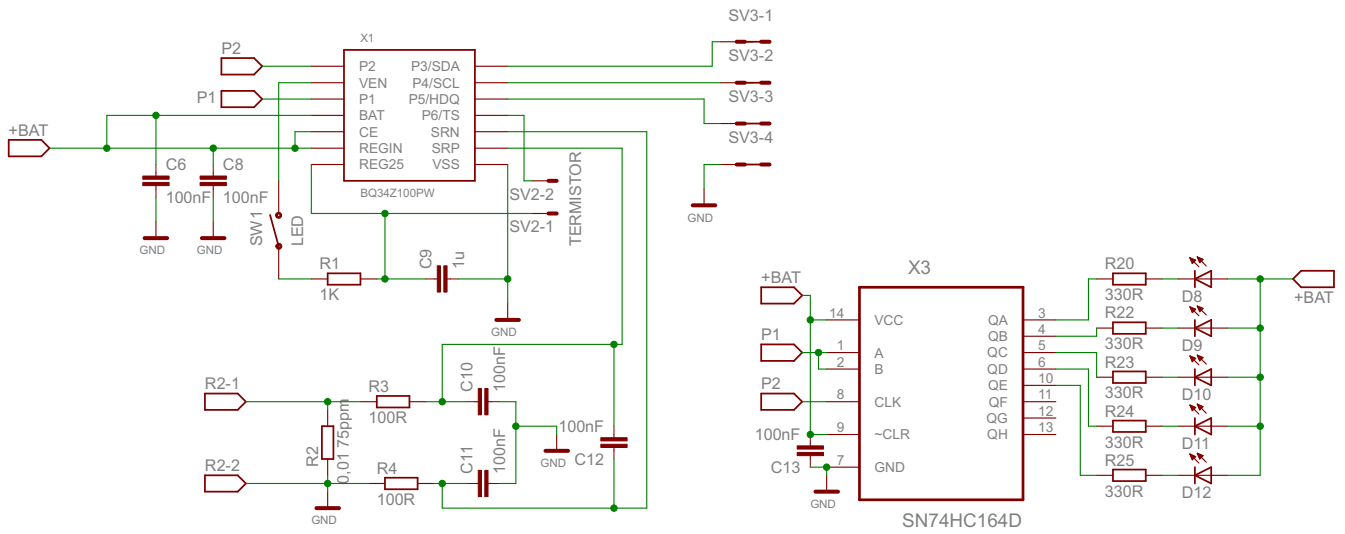

# LION1CELL01A MLAB JACHO

## Charge

## Fuel Gauge with Impedance Track