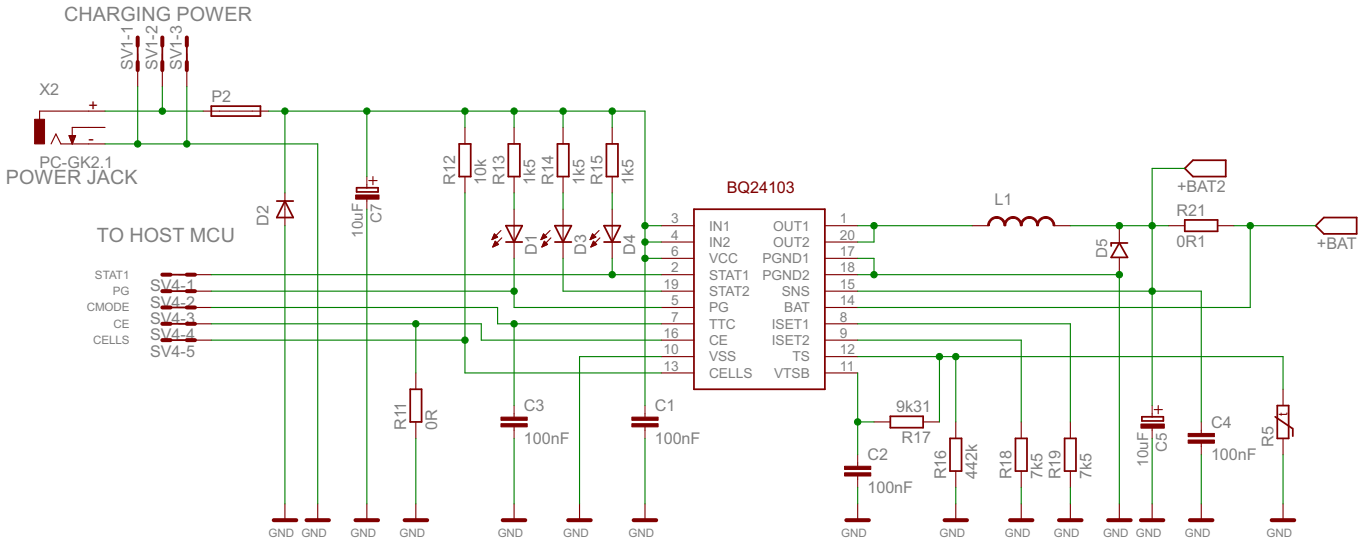

# LION1CELL01A MLAB JACHO

## Charge

## Fuel Gauge with Impedance Track