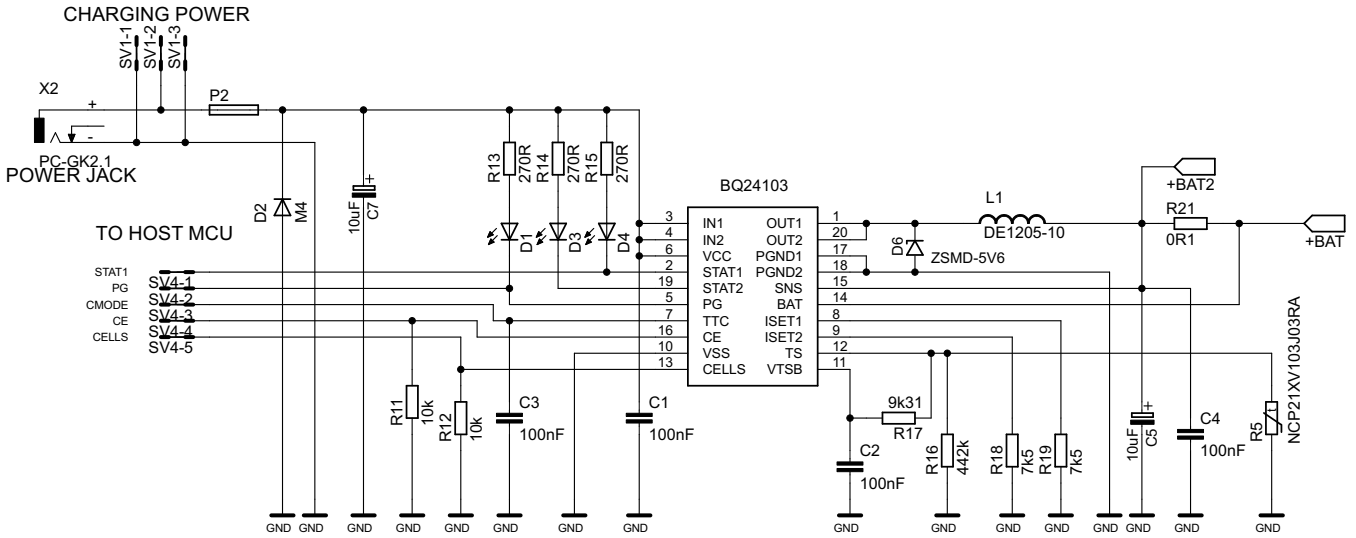

# LION1CELL01A MLAB JACHO

## Charge

## Fuel Gauge with Impedance Track