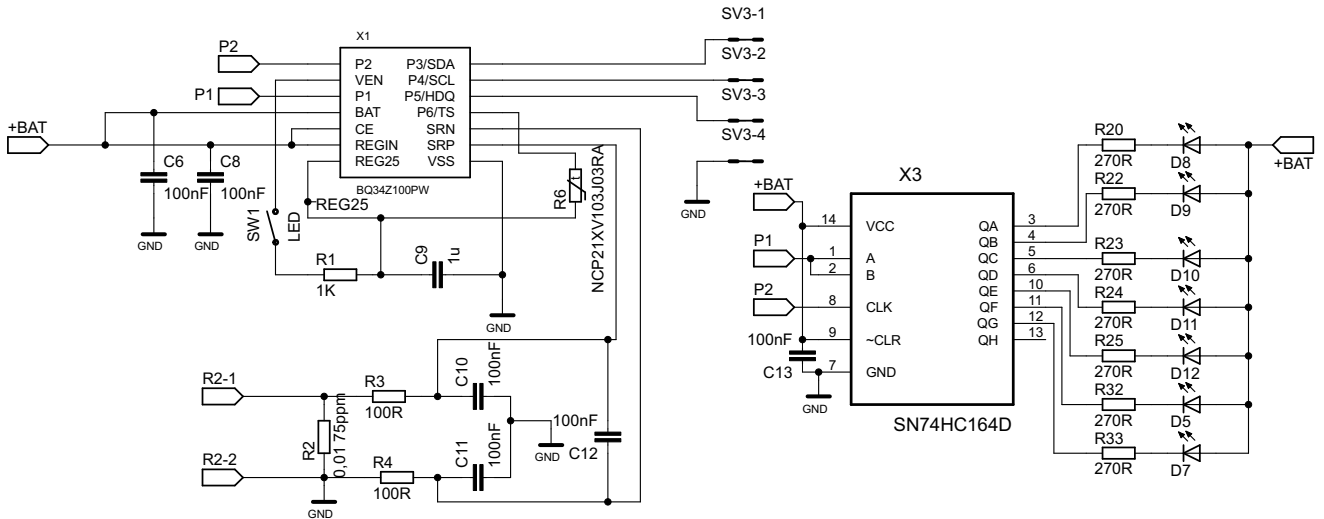

# LION1CELL01A MLAB JACHO

## Charge

## Fuel Gauge with Impedance Track