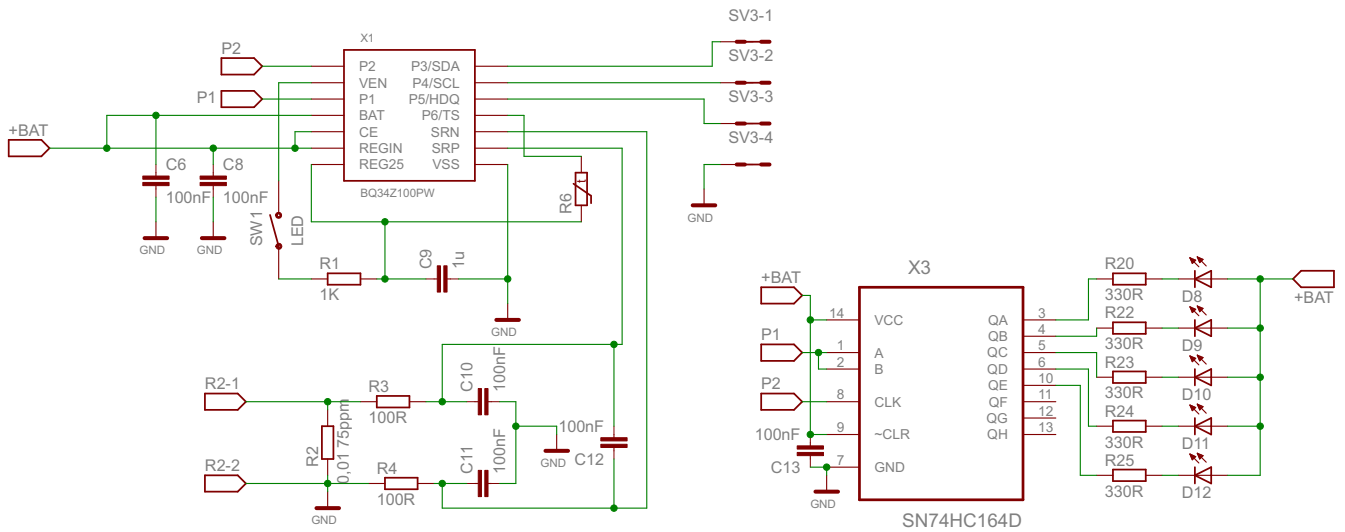

LION1CELL01A MLAB JACHO

Charge

Fuel Gauge with Impedance Track

Protector

Output