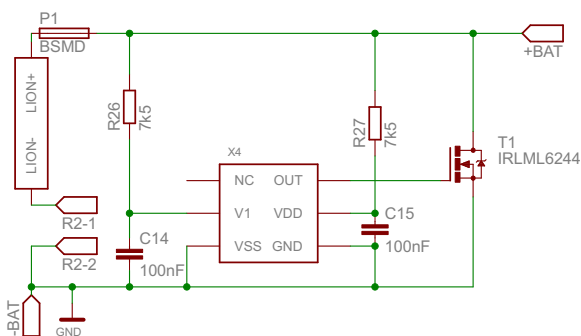

LION1CELL01A MLAB JACHO

Charge

Fuel Gauge with Impedance Track

Protector

Output