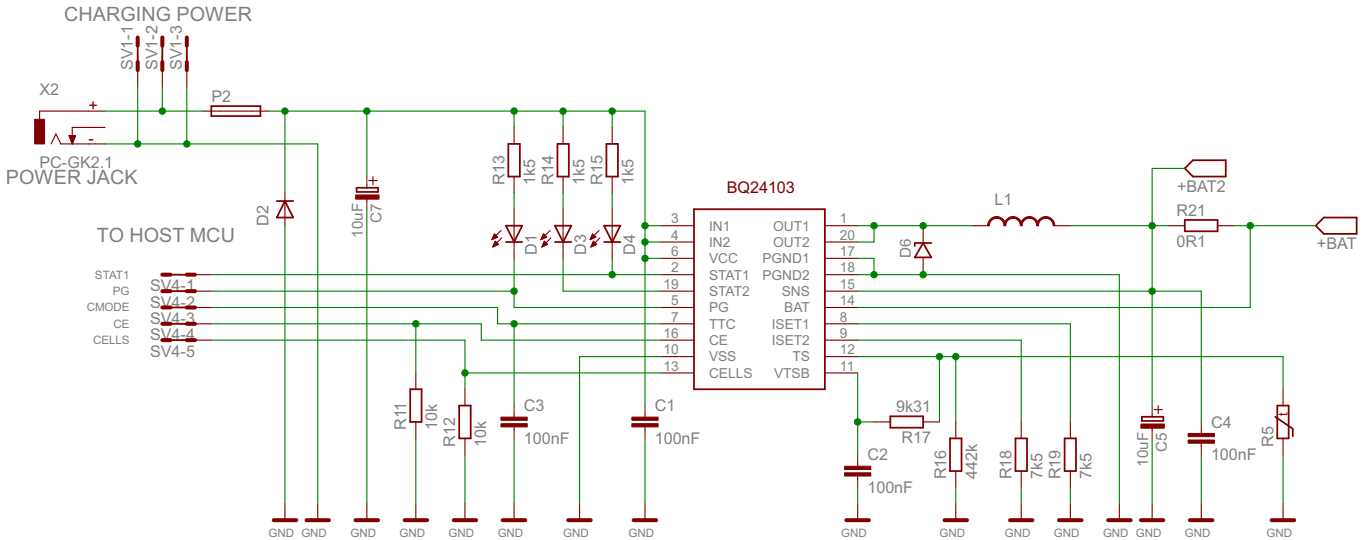

LION1CELL01A MLAB JACHO

Charge

Fuel Gauge with Impedance Track

Protector

Output