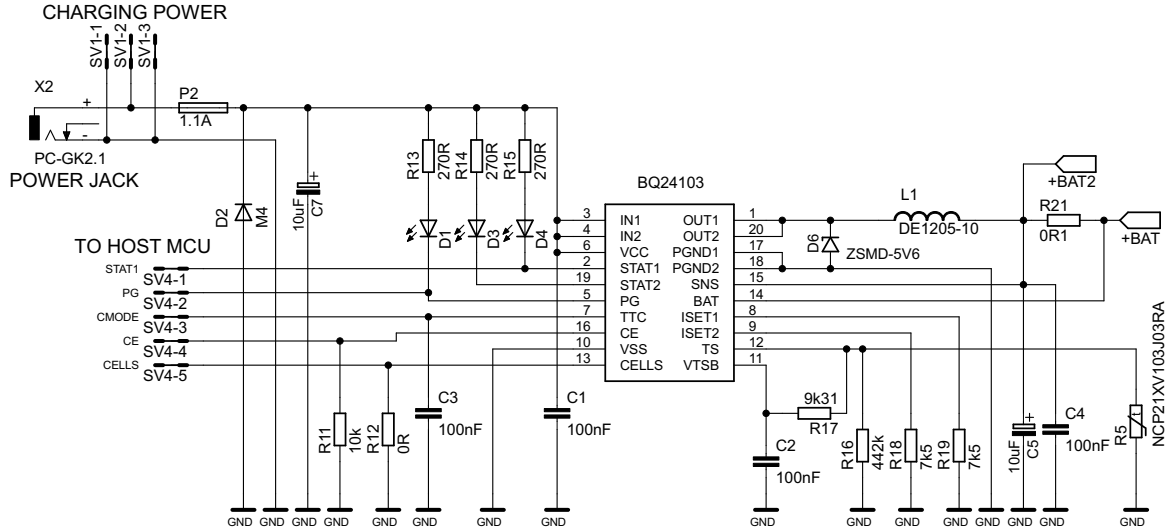

LION1CELL01A MLAB JACHO

Charge

Fuel Gauge with Impedance Track

Protector

Output

CONVERTER