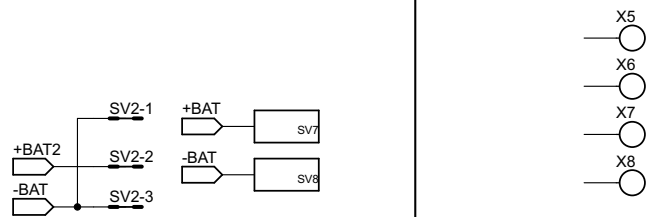

LION1CELL01A MLAB JACHO

Charge

Fuel Gauge with Impedance Track

Protector

Output

CONVERTER