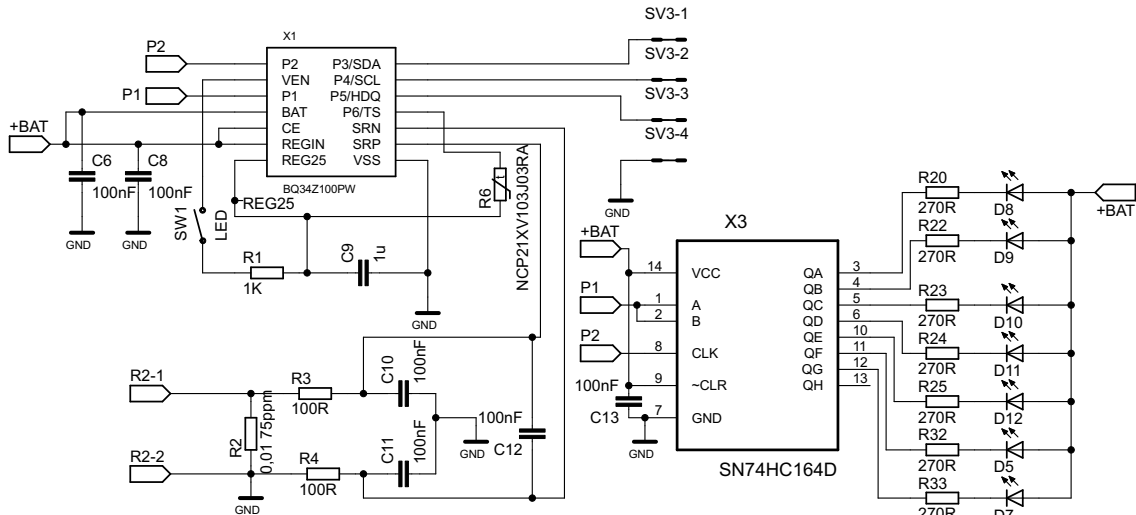

LION1CELL01A MLAB JACHO

Charge

Fuel Gauge with Impedance Track

Protector

Output

CONVERTER