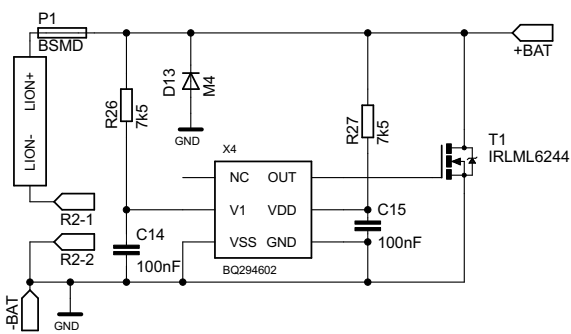

LION1CELL01A MLAB JACHO

Charge

Fuel Gauge with Impedance Track

Protector

Output

CONVERTER